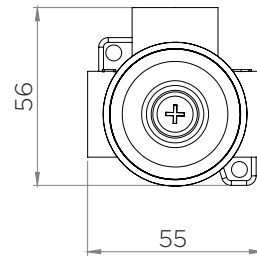

Arcisan universal in-wall body for shower mixer

ARB0130

BODY WITH REMOVABLE COVER/PLASTIC SLEEVE

BODY ONLY