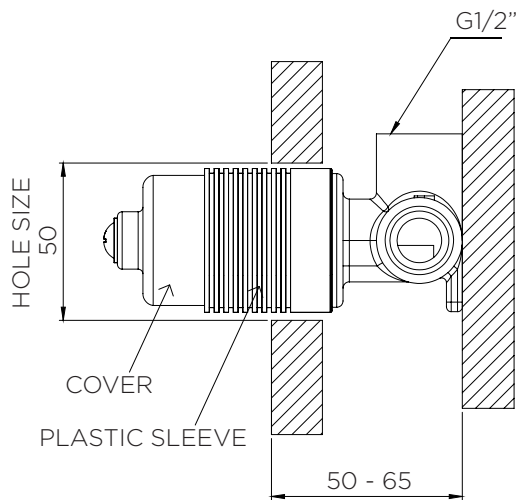

Arcisan universal in-wall body for shower mixer

ARB0130

BODY WITH REMOVABLE COVER/PLASTIC SLEEVE

BODY ONLY