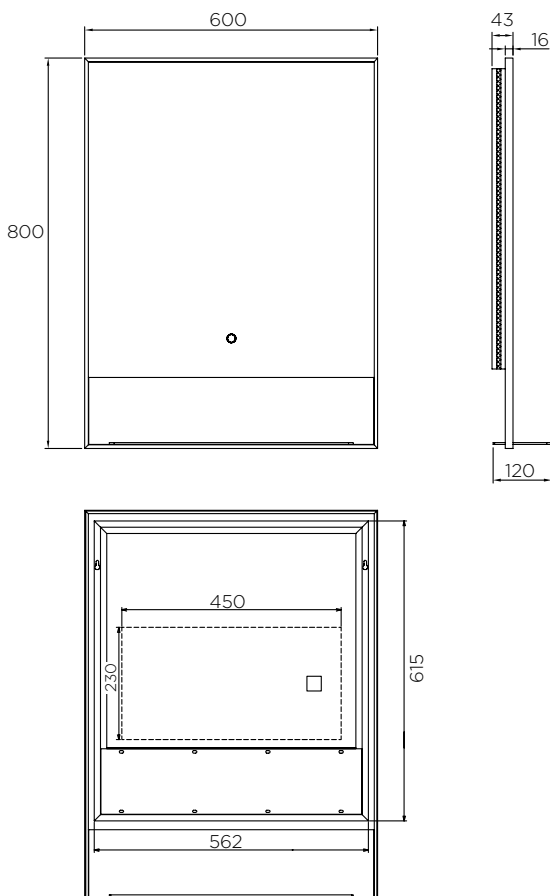

Arcisan mirror with frame and shelf

AR06212.MB

Electrical: 220-240V (hardwire) - IP44 rating

LED Lighting: Yes - back lit

Demister: Yes

Touch Switch Operation: Yes

Frame: Matte Black

This mirror is one of the new feature packed LED lit mirrors from Arcisan.

Size is 800mm x 600mm.

WARRANTY
5 years

*Conditions apply.