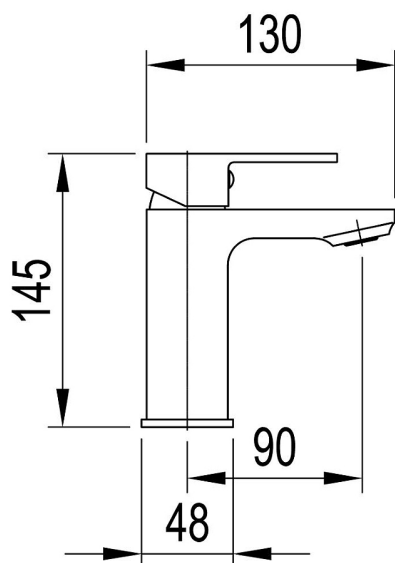

Axus Basin Mixer

AX01210

WELS: 6 stars

Litres/minute: 4L

WELS License / Reg No: 1483 / T25224

Finishes available: Chrome, Matte Black and Satin Nickel PVD

From the geometrical, yet comfortable, shape of the handle, to the fluid form that wraps the aerated outlets, the Axus basin mixer encompasses all the elements of today's contemporary look.