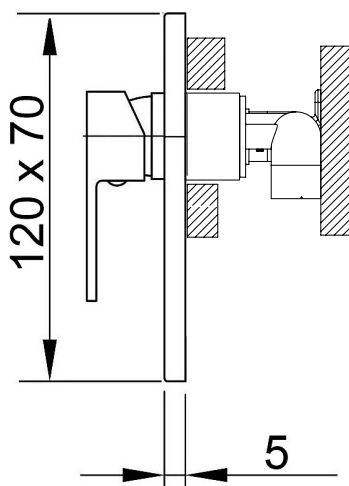

## Axus Shower/Bath Mixer

AX17300 - EXTERNAL PART ONLY

**Finishes available:** Chrome, Matte Black and Brushed Nickel PVD

Requires ARB0130 - Arcisan Universal in-wall body for installation.

From the geometrical, yet comfortable, shape of the handle, to the softened edge cover plate, the Axus shower or bath mixer encompasses all the elements of today's contemporary look.