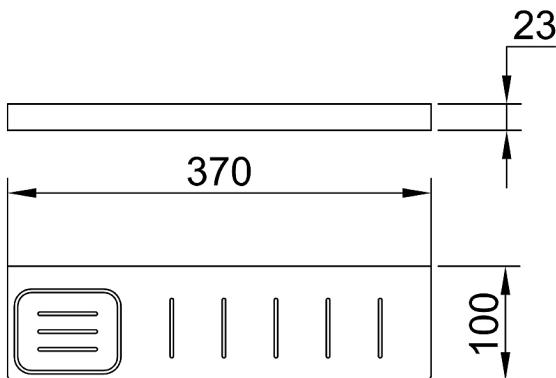

Eneo Shelf With Integrated Soap Dish 37cm

EN52

Finishes available: Chrome, Matte Black, Satin Nickel PVD, Rose Gold PVD, Brushed Rose Gold PVD, Brushed Brass PVD, Brushed Gun Metal.

By combining the square geometric form with the gentleness of curved corners, the Eneo 37cm shelf with integrated soap dish has perfectly captured today's design trend. That trend is contemporary luxury. Contemporary, through the use of straight lines. Luxury, through generous proportions, softened edges and chrome plated brass construction.