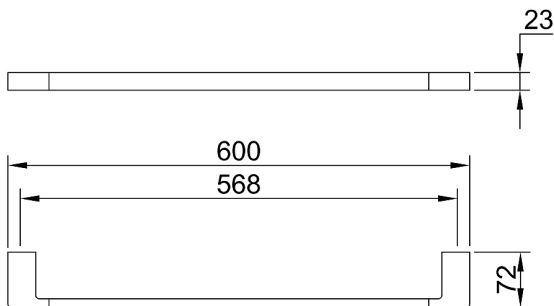

## Eneo Towel Rail 60cm

EN03

**Finishes available:** Chrome, Matte Black, Satin Nickel PVD, Rose Gold PVD, Brushed Rose Gold PVD, Brushed Brass PVD, Brushed Gun Metal.

By combining the square geometric form with the gentleness of curved corners, the Eneo 60cm towel rail has perfectly captured today's design trend. That trend is contemporary luxury. Contemporary, though the use of straight lines. Luxury, through generous proportions, softened edges and chrome plated brass construction.