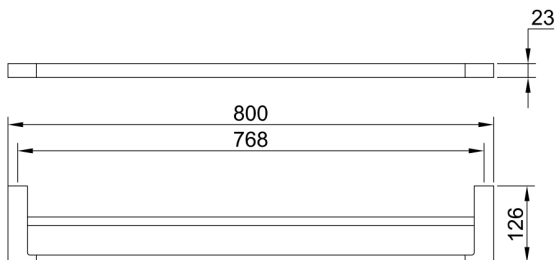

Eneo Double Towel Rail 80cm

ENO4D

Finishes available: Chrome, Matte Black, Satin Nickel PVD, Rose Gold PVD, Brushed Rose Gold PVD, Brushed Brass PVD, Brushed Gun Metal.

By combining the square geometric form with the gentleness of curved corners, the Eneo 80cm double towel rail has perfectly captured today's design trend. That trend is contemporary luxury. Contemporary, though the use of straight lines. Luxury, through generous proportions, softened edges and chrome plated brass construction.

*Conditions apply.

streamline

www.streamlineproducts.com.au | Ph: 1300 735 352

Dimensions are in millimeters and are subject to manufacturing variations. Streamline reserves the right to vary specifications at any time without notice. Information provided within this specification sheet is correct at the date of printing. Please confirm all particulars with your sales consultant prior to purchase.
Version: 1.1 - July 2017