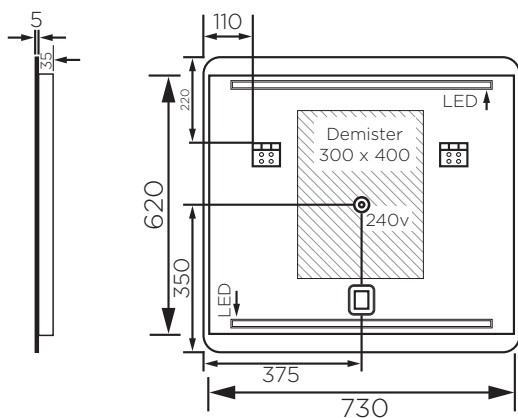

Eneo 75 Backlit Mirror

ENO6110

Volts: 220-240V (hardwire)

Power rating: 35W

Backlit: Yes

Demister: Yes

Clock: No

Magnifier: No

Quality is assured through the use of high quality float glass and 100% silvering on the rear that is completely sealed against any moisture penetration.

Size is 750mmx 700mm.

WARRANTY
5 years

*Conditions apply.