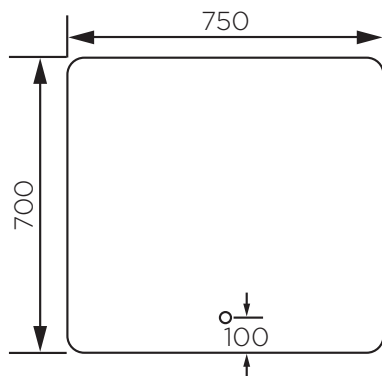

Eneo 75 Backlit Mirror

ENO6110

Volts: 220-240V (hardwire)

Power rating: 35W

Backlit: Yes

Demister: Yes

Clock: No

Magnifier: No

Quality is assured through the use of high quality float glass and 100% silvering on the rear that is completely sealed against any moisture penetration.

Size is 750mmx 700mm.

WARRANTY
5 years

*Conditions apply.