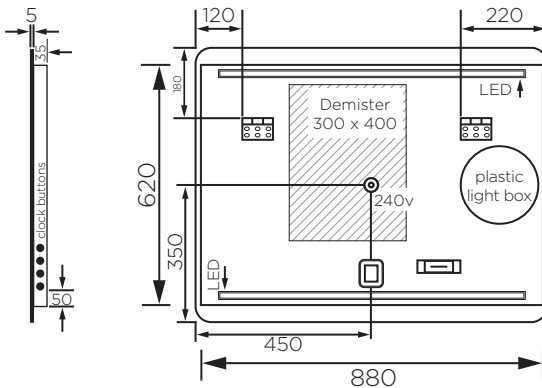

Eneo 90 Backlit Mirror with Magnifier
 ENO6211

Volts: 220-240V (hardwire)

Power rating: 40W

Backlit: Yes

Demister: Yes

Clock: Yes

Magnifier: Yes - x3 magnification

The Eneo mirror is one of the new feature packed LED top and bottom backlit mirrors from Arcisan.

It uses the latest LED technology for long life, low electricity usage and an even spread of light, unlike older fluorescent lit mirrors. The lights and demister are operated via the touch switch.

This model also features an integrated magnifying mirror and digital clock. Quality is assured through the use of high quality float glass and 100% silvering on the rear that is completely sealed against any moisture penetration.

Size is 900mm x 700mm.

*Conditions apply.