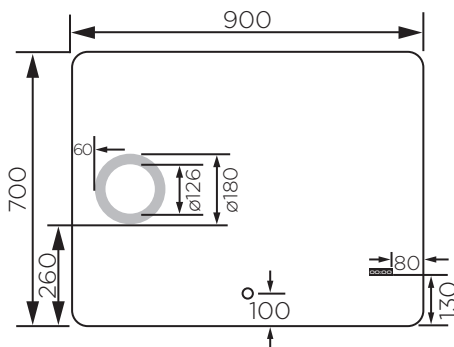

Eneo 90 Backlit Mirror with Magnifier
 ENO6211

Volts: 220-240V (hardwire)

Power rating: 40W

Backlit: Yes

Demister: Yes

Clock: Yes

Magnifier: Yes - x3 magnification

The Eneo mirror is one of the new feature packed LED top and bottom backlit mirrors from Arcisan.

Size is 900mm x 700mm.

*Conditions apply.