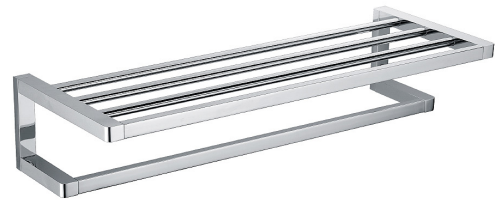

Eneo Towel Rack with Rail 60cm

EN39

Finish: Chrome

Custom Finishes available:

Specialty finishes available upon request.

By combining the square geometric form with the gentleness of curved corners, the Eneo towel rack has perfectly captured today's design trend. That trend is contemporary luxury. Contemporary, though the use of straight lines. Luxury, through generous proportions, softened edges and chrome plated brass construction.