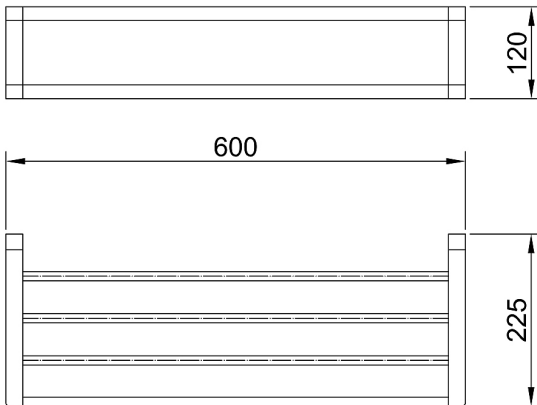

Eneo Towel Rack with Rail 60cm

EN39

Finish: Chrome

Custom Finishes available:

Specialty finishes available upon request.

By combining the square geometric form with the gentleness of curved corners, the Eneo towel rack has perfectly captured today's design trend. That trend is contemporary luxury. Contemporary, though the use of straight lines. Luxury, through generous proportions, softened edges and chrome plated brass construction.