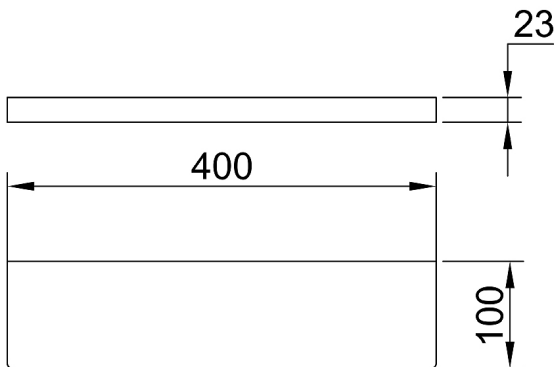

## Eneo Shelf 40cm

EN43

**Finish:** Chrome

**Custom Finishes available:**

Specialty finishes available upon request.

By combining the square geometric form with the gentleness of curved corners, the Eneo 40cm shelf has perfectly captured today's design trend. That trend is contemporary luxury. Contemporary, though the use of straight lines. Luxury, through generous proportions, softened edges and chrome plated brass construction.