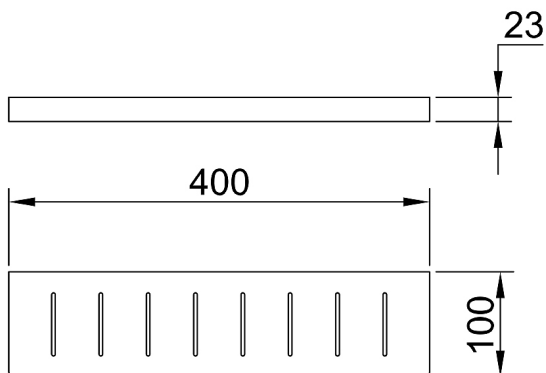

## Eneo Shelf with Drain Holes 40cm

EN53

**Finishes available:** Chrome, Matte Black, Satin Nickel PVD, Rose Gold PVD, Brushed Rose Gold PVD, Brushed Brass PVD, Brushed Gun Metal.

By combining the square geometric form with the gentleness of curved corners, the Eneo 40cm shelf has perfectly captured today's design trend. That trend is contemporary luxury. Contemporary, though the use of straight lines. Luxury, through generous proportions, softened edges and chrome plated brass construction.

\*Conditions apply.

streamline

www.streamlineproducts.com.au | Ph: 1300 735 352

Dimensions are in millimeters and are subject to manufacturing variations. Streamline reserves the right to vary specifications at any time without notice. Information provided within this specification sheet is correct at the date of printing. Please confirm all particulars with your sales consultant prior to purchase.  
Version: 1.1 - July 2017