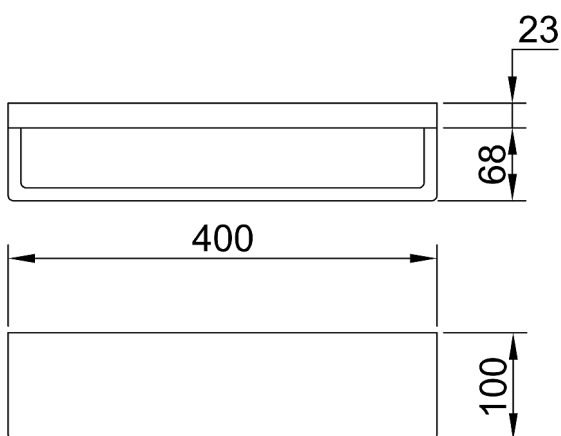

## Eneo Shelf With Towel Rail 40cm

EN73

**Finish:** Chrome

**Custom Finishes available:**

Specialty finishes available upon request.

By combining the square geometric form with the gentleness of curved corners, the Eneo 40cm shelf with towel rail has perfectly captured today's design trend. That trend is contemporary luxury. Contemporary, though the use of straight lines. Luxury, through generous proportions, softened edges and chrome plated brass construction.