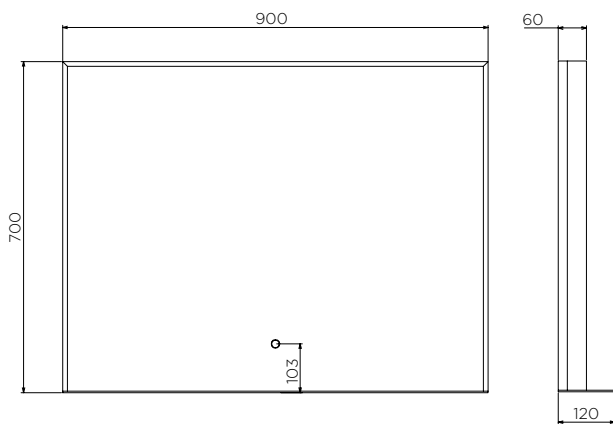

## Kibo mirror with shelf and LED edge lighting

KBO6244.MB

**Electrical:** 220-240V (hardwire) - IP44 rating

**LED Lighting:** Yes - edge lit

**Demister:** Yes

**Touch Switch Operation:** Yes

**Frame:** Matte Black

Size is 900mm x 700mm.

Also available in 1200mm x 700mm.

**WARRANTY**  
5 years

\*Conditions apply.