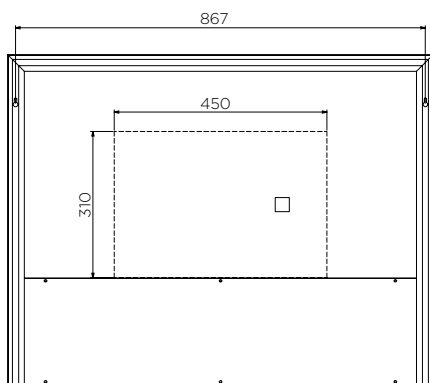

## Kibo mirror with shelf and LED edge lighting

KBO6244.MB

**Electrical:** 220-240V (hardwire) - IP44 rating

**LED Lighting:** Yes - edge lit

**Demister:** Yes

**Touch Switch Operation:** Yes

**Frame:** Matte Black

Size is 900mm x 700mm.

Also available in 1200mm x 700mm.

**WARRANTY**  
5 years

\*Conditions apply.