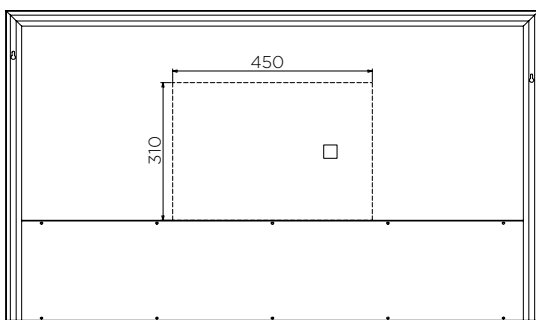

Kibo mirror with shelf and LED edge lighting

KBO6246.MB

Electrical: 220-240V (hardwire) - IP44 rating

LED Lighting: Yes - edge lit

Demister: Yes

Touch Switch Operation: Yes

Frame: Matte Black

The Kibo mirror with shelf is one of the new feature packed LED lit mirrors from Arcisan.

Size is 1200mm x 700mm.

Also available in 900mm x 700mm.

WARRANTY
5 years

*Conditions apply.