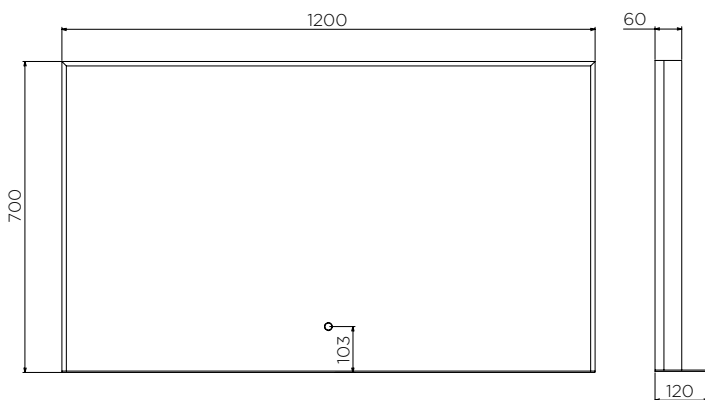

Kibo mirror with shelf and LED edge lighting

KBO6246.MB

Electrical: 220-240V (hardwire) - IP44 rating

LED Lighting: Yes - edge lit

Demister: Yes

Touch Switch Operation: Yes

Frame: Matte Black

The Kibo mirror with shelf is one of the new feature packed LED lit mirrors from Arcisan.

Size is 1200mm x 700mm.

Also available in 900mm x 700mm.

WARRANTY
5 years

*Conditions apply.