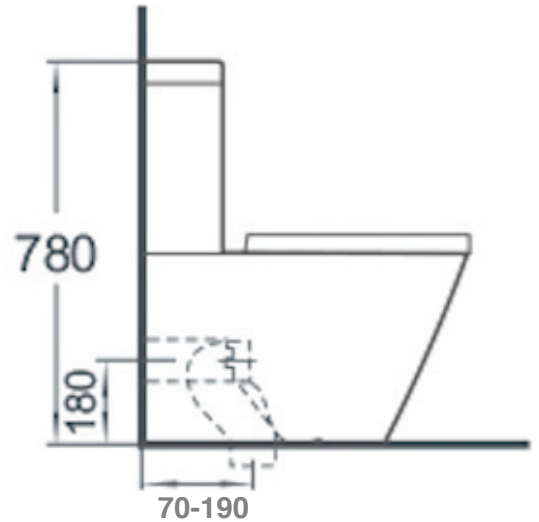

# SIENNA® Rimless

XL2016 UNV

Back to wall suite

Installation drawing for S-trap  
floor outlet with 70-190mm set-out

The SIENNA suite is all vitreous china, providing an easy to clean, durable sparkling finish.

WER: 4 Star

Size: Projection 615 H 780 W 380

Water Inlet: Universal Rear inlet and Bottom inlet

Waste: See separate sheet for the range of outlet options.

Flush: WMK4.5/3 Litres per flush nominal

Seat: German Engineered soft close seat

**Gallaria Bathware**

**IMPORTANT:** All dimensions shown refer to FINISHED FLOOR and FINISHED WALL surfaces. Be aware of this when at the lay-out