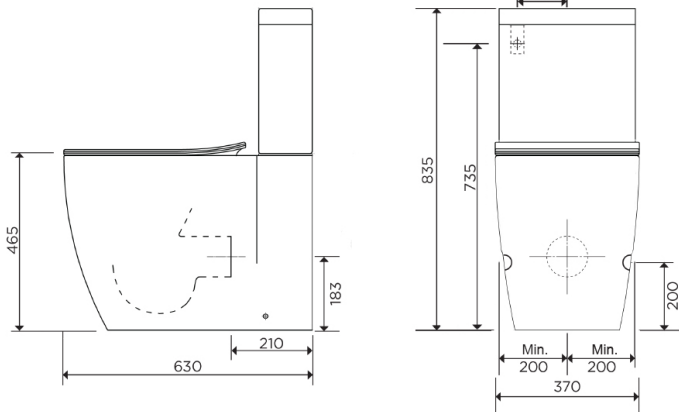

**Synergii Toilet Suite Dual inlet
with slim line seat**

SYO4118

WELS: 4 stars - 3/4.5L

Set-out: S-trap 80 - 200mm
P-trap 185mm

Finish: White

Front view

The Synergii suite is a stylish and functional back to wall toilet suite. It has a rimless bowl eliminating the conventional box rim making this toilet very hygienic and easy cleaning. It's fitted with a soft close Haro seat, so one touch and it closes gently and quietly.