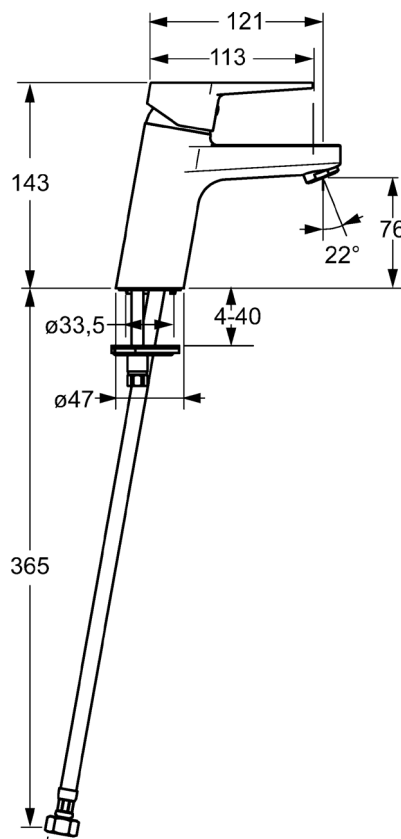

HANSATWIST BASIN MIXER

Product Image

Technical Specification

Description

HansaTwist Basin Mixer
WELS 5 Star / 6Lpm

090522830037

Additional Information

- 15 Year Warranty* Conditions Apply
- German Engineered
- 35mm Cartridge
- Flexible 1/2" Tails
- Variable volume & temperature limiter