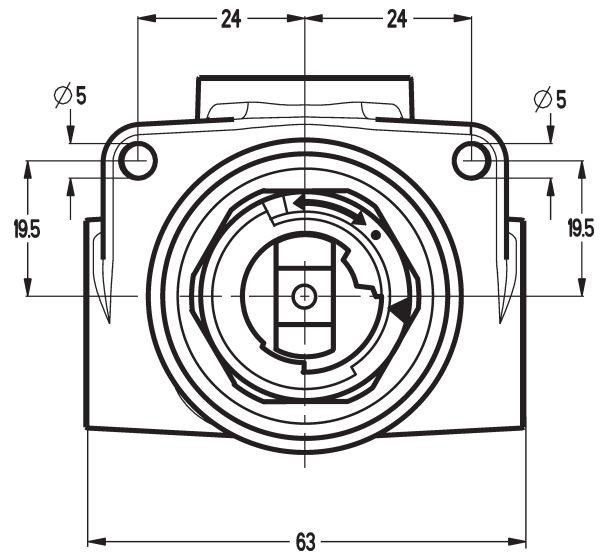

SHOWER MIXER BODY 35MM

Product Image

Technical Specification

Description

Shower Mixer Body 35mm

50500100

Additional Information

- 15 Year Warranty* Conditions Apply
- German Engineered
- 35mm Cartridge