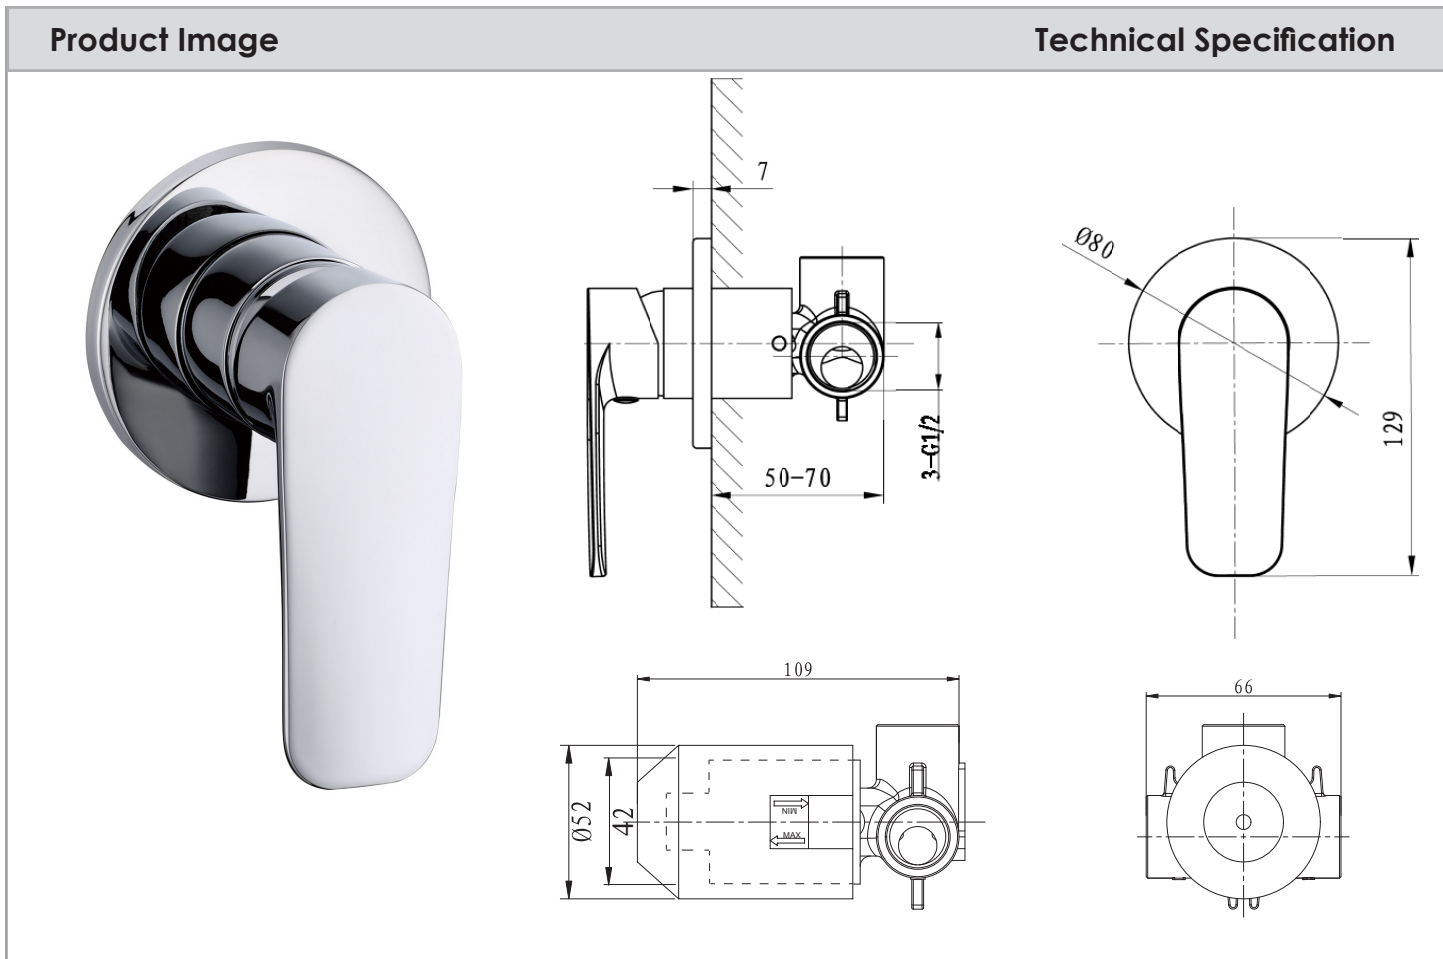

PACE SHOWER MIXER

Description	
Pace Shower Mixer	
SM322637 SM320037	Pace Shower Trim - Chrome Universal Round Shower Body - Chrome
SM322637MB SM320037MB	Pace Shower Trim - Matte Black Universal Round Shower Body - Matte Black

Additional Information
<ul style="list-style-type: none"> • 35mm European Ceramic Cartridge • 20mm In-Wall Depth Adjustment • Compact trim plate 80mm Ø • 15 Year Replacement Warranty*