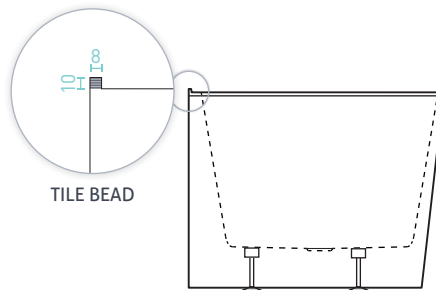

**NATALIA (LEFT CORNER & RIGHT CORNER AVAILABLE)**

BACK-TO-CORNER FREESTANDING BATH WITH TILE BEAD - Premium Sanitary Grade Acrylic, High Gloss White

The Natalia's space saving, back-to-corner freestanding design, features two sides of tile bead that can be integrated into corner walls to give an easy to clean, water tight seal around the bath rim. Centre waste position.

- Adjustable self-supporting feet
- Lumbar support
- Suitable for dual bathing
- Internal steel support frame

SIZE (l) x (w) x (d) mm	CAPACITY*	NET WEIGHT	CODE
1500 x 780 x 550	125L	39kg	<b>NA1500LW</b> LEFT corner
1500 x 780 x 550	125L	39kg	<b>NA1500RW</b> RIGHT corner

LEFT corner  
**NA1500LW**

RIGHT corner  
**NA1500RW**

- 10 YR WARRANTY\*
- AS/NZ Standard 2023/1995
- Tile bead - 2 sides

NATALIA ACCESSORIES	BATH
Plug & Waste	Optional
Overflow	Optional

\*Capacity 200mm below the bath rim