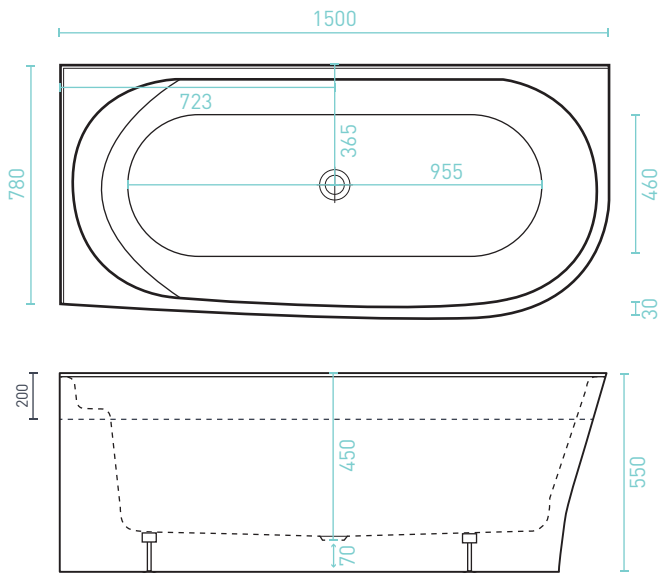

**NATALIA (LEFT CORNER & RIGHT CORNER AVAILABLE)**

BACK-TO-CORNER FREESTANDING BATH WITH TILE BEAD - Premium Sanitary Grade Acrylic, High Gloss White

The Natalia's space saving, back-to-corner freestanding design, features two sides of tile bead that can be integrated into corner walls to give an easy to clean, water tight seal around the bath rim. Centre waste position.

- Adjustable self-supporting feet
- Lumbar support
- Suitable for dual bathing
- Internal steel support frame

SIZE (l) x (w) x (d) mm	CAPACITY*	NET WEIGHT	CODE
1500 x 780 x 550	125L	39kg	<b>NA1500LW</b> LEFT corner
1500 x 780 x 550	125L	39kg	<b>NA1500RW</b> RIGHT corner

LEFT corner  
**NA1500LW**

RIGHT corner  
**NA1500RW**

- 10 YR WARRANTY\*
- AS/NZ Standard 2023/1995
- Tile bead - 2 sides

NATALIA ACCESSORIES	BATH
Plug & Waste	Optional
Overflow	Optional

\*Capacity 200mm below the bath rim