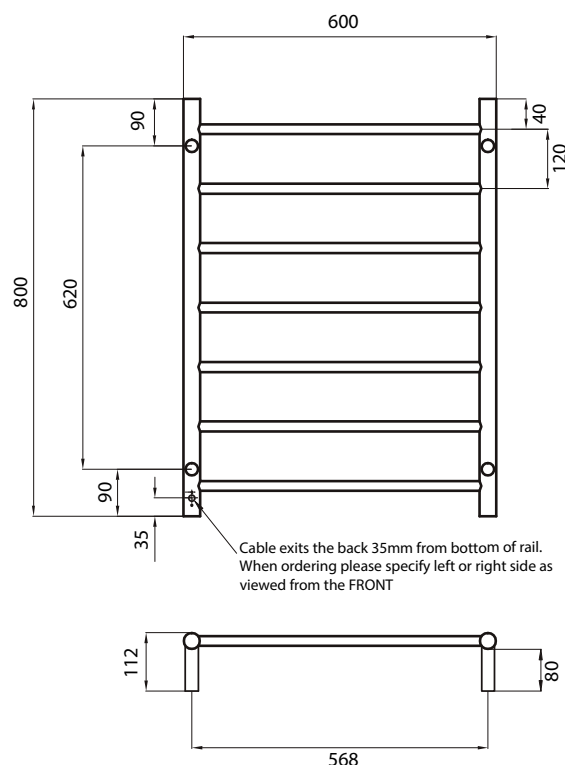

## RTR01

MIRROR POLISHED AND SATIN BRUSHED  
 MANUFACTURED FROM 304 GRADE  
 STAINLESS STEEL  
 COLOURED FINISHES MANUFACTURED  
 FROM 201 GRADE STAINLESS STEEL  
 IP55 RATED (COLOURED FINISHES ARE  
 IP54 RATED)  
 ALL TOWEL RAILS AVAILABLE WITH EITHER  
 BOTTOM LEFT OR RIGHT OUTPUT  
 HARD WIRED OR PLUG IN OPTIONS  
 AVAILABLE ON ALL HEATED TOWEL RAILS  
 CAN BE MOUNTED UPSIDE DOWN  
 10 YEAR WARRANTY FOR CONSTRUCTION /  
 HEATING ELEMENT  
 COATING ON COLOURED RAILS ARE  
 COVERED BY A 2 YEAR WARRANTY

### FEATURES

- Round bar / Height 800mm / 7 evenly spaced bars / 85W
- Standard model is 240V / IP55 rated
- Vertical bars 32mm diameter
- Horizontal bars 19mm diameter
- 112mm from wall
- Cable length: 1.4m
- **Low voltage models also available:**  
 12V-RTR01LEFT  
 12V-RTR01RIGHT  
 12V-BRTR01LEFT  
 12V-BRTR01RIGHT
- 3m cable, no plug, includes the transformer

### SIZE (MM)