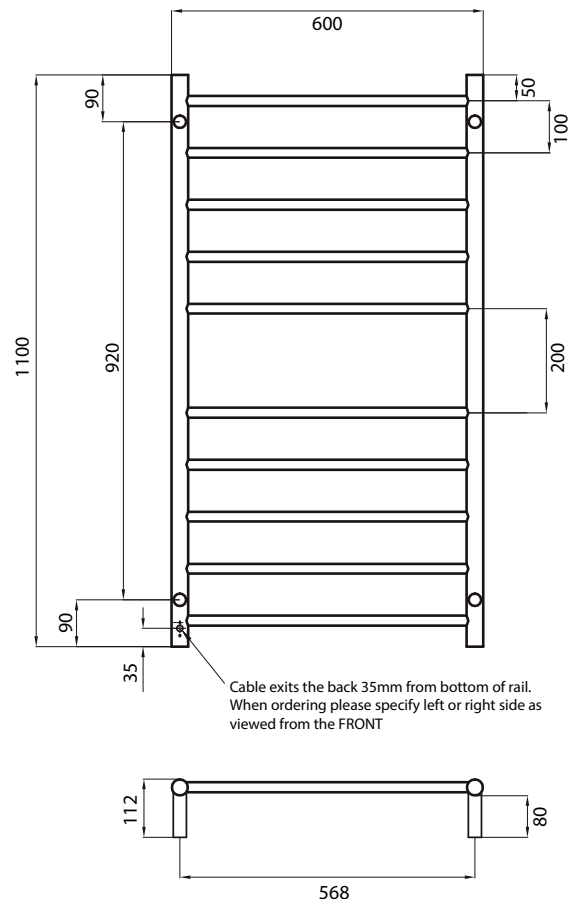

# ROUND HEATED *specifications*

## RTR02

MIRROR POLISHED AND SATIN BRUSHED  
 MANUFACTURED FROM 304 GRADE  
 STAINLESS STEEL  
 COLOURED FINISHES MANUFACTURED  
 FROM 201 GRADE STAINLESS STEEL  
 IP55 RATED (COLOURED FINISHES ARE  
 IP54 RATED)  
 ALL TOWEL RAILS AVAILABLE WITH EITHER  
 BOTTOM LEFT OR RIGHT OUTPUT  
 HARD WIRED OR PLUG IN OPTIONS  
 AVAILABLE ON ALL HEATED TOWEL RAILS  
 CAN BE MOUNTED UPSIDE DOWN  
 10 YEAR WARRANTY FOR CONSTRUCTION /  
 HEATING ELEMENT  
 COATING ON COLOURED RAILS ARE  
 COVERED BY A 2 YEAR WARRANTY

### FEATURES

- Round bar / Height 1100mm / 10 bars with a central gap / 125W
- Standard model is 240V / IP55 rated
- Vertical bars 32mm diameter
- Horizontal bars 19mm diameter
- 112mm from wall
- Cable length: 1.4m
- To see our range of low voltage (12V) models please refer to our website for the complete range: [radiantheating.com.au](http://radiantheating.com.au)

### SIZE (MM) FINISH

RTR02LEFT	600x1100	Polished	
RTR02RIGHT	600x1100	Polished	
BRU-RTR02LEFT	600x1100	Satin Brushed	
BRU-RTR02RIGHT	600x1100	Satin Brushed	
GMG-RTR02LEFT	600x1100	Gun Metal Grey	
GMG-RTR02RIGHT	600x1100	Gun Metal Grey	
BRTR02LEFT	600x1100	Matt Black	
BRTR02RIGHT	600x1100	Matt Black	