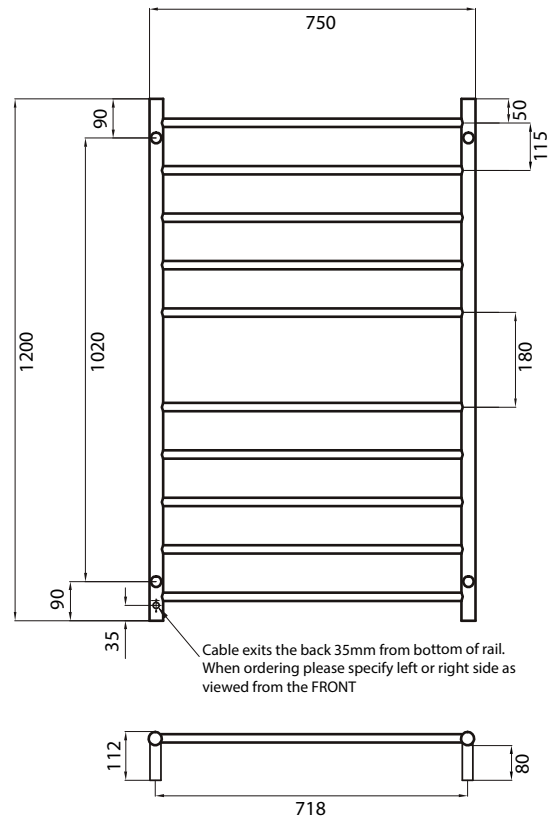

ROUND HEATED *specifications*

RTR04

MIRROR POLISHED AND SATIN BRUSHED
 MANUFACTURED FROM 304 GRADE
 STAINLESS STEEL
 COLOURED FINISHES MANUFACTURED
 FROM 201 GRADE STAINLESS STEEL
 IP55 RATED (COLOURED FINISHES ARE
 IP54 RATED)
 ALL TOWEL RAILS AVAILABLE WITH EITHER
 BOTTOM LEFT OR RIGHT OUTPUT
 HARD WIRED OR PLUG IN OPTIONS
 AVAILABLE ON ALL HEATED TOWEL RAILS
 CAN BE MOUNTED UPSIDE DOWN
 10 YEAR WARRANTY FOR CONSTRUCTION /
 HEATING ELEMENT
 COATING ON COLOURED RAILS ARE
 COVERED BY A 2 YEAR WARRANTY

FEATURES

- Round bar / Height 1200mm / 10 bars with a central gap / 130W
- Standard model is 240V / IP55 rated
- Vertical bars 32mm diameter
- Horizontal bars 19mm diameter
- Cable length: 1.4m
- To see our range of low voltage (12V) models please refer to our website for the complete range:
radiantheating.com.au

CODE

SIZE (MM) FINISH

RTR04LEFT	750x1200	Polished	
RTR04RIGHT	750x1200	Polished	
BRU-RTR04LEFT	750x1200	Satin Brushed	
BRU-RTR04RIGHT	750x1200	Satin Brushed	
BRTR04LEFT	750x1200	Matt Black	
BRTR04RIGHT	750x1200	Matt Black	