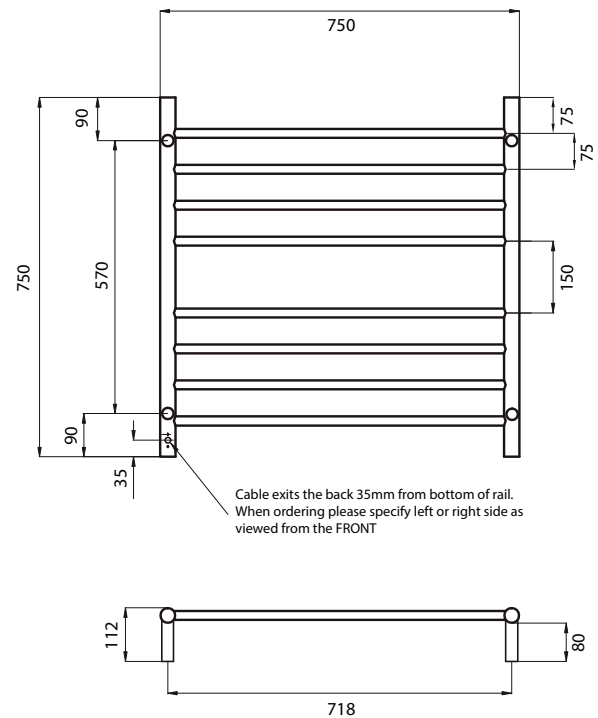

ROUND HEATED *specifications*

RTR06

MIRROR POLISHED AND SATIN BRUSHED
 MANUFACTURED FROM 304 GRADE
 STAINLESS STEEL
 COLOURED FINISHES MANUFACTURED
 FROM 201 GRADE STAINLESS STEEL
 IP55 RATED (COLOURED FINISHES ARE
 IP54 RATED)
 ALL TOWEL RAILS AVAILABLE WITH EITHER
 BOTTOM LEFT OR RIGHT OUTPUT
 HARD WIRED OR PLUG IN OPTIONS
 AVAILABLE ON ALL HEATED TOWEL RAILS
 CAN BE MOUNTED UPSIDE DOWN
 10 YEAR WARRANTY FOR CONSTRUCTION /
 HEATING ELEMENT
 COATING ON COLOURED RAILS ARE
 COVERED BY A 2 YEAR WARRANTY

FEATURES

- Round bar / Height 750mm / 8 bars with a central gap / 125W
- Standard model is 240V / IP55 rated
- Vertical bars 32mm diameter
- Horizontal bars 19mm diameter
- 112mm from wall
- Cable length: 1.4m
- To see our range of low voltage (12V) models please refer to our website for the complete range: radiantheating.com.au

CODE

SIZE (MM) FINISH

RTR06LEFT	750x750	Polished	
RTR06RIGHT	750x750	Polished	
BRU-RTR06LEFT	750x750	Satin Brushed	
BRU-RTR06RIGHT	750x750	Satin Brushed	
BRTR06LEFT	750x750	Matt Black	
BRTR06RIGHT	750x750	Matt Black	
GMG-RTR06LEFT	750x750	Gun Metal Grey	
GMG-RTR06RIGHT	750x750	Gun Metal Grey	