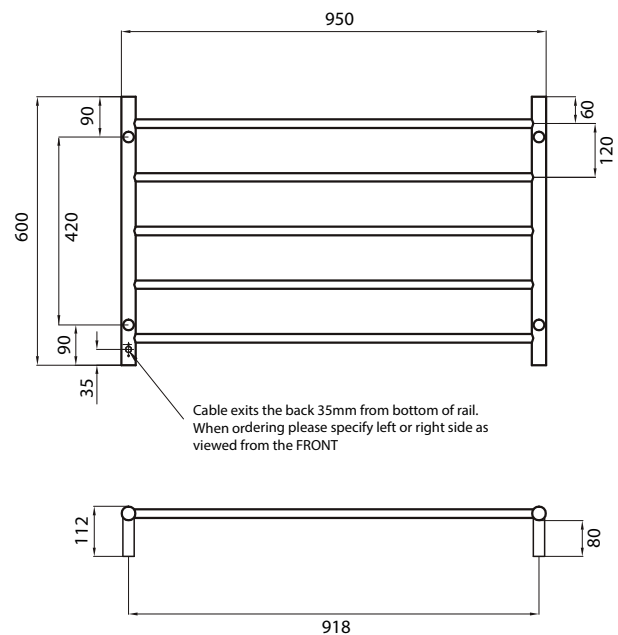

ROUND HEATED *specifications*

RTR07

MIRROR POLISHED AND SATIN BRUSHED
 MANUFACTURED FROM 304 GRADE
 STAINLESS STEEL
 COLOURED FINISHES MANUFACTURED
 FROM 201 GRADE STAINLESS STEEL
 IP55 RATED (COLOURED FINISHES ARE
 IP54 RATED)
 ALL TOWEL RAILS AVAILABLE WITH EITHER
 BOTTOM LEFT OR RIGHT OUTPUT
 HARD WIRED OR PLUG IN OPTIONS
 AVAILABLE ON ALL HEATED TOWEL RAILS
 CAN BE MOUNTED UPSIDE DOWN
 10 YEAR WARRANTY FOR CONSTRUCTION /
 HEATING ELEMENT
 COATING ON COLOURED RAILS ARE
 COVERED BY A 2 YEAR WARRANTY

FEATURES	CODE	SIZE (MM)	FINISH
<ul style="list-style-type: none"> • Round bar / Height 600mm / 5 evenly spaced bars / 80W • Standard model is 240V / IP55 rated • Vertical bars 32mm diameter • Horizontal bars 19mm diameter • 112mm from wall • Cable length: 1.4m • To see our range of low voltage (12V) models please refer to our website for the complete range: radiantheating.com.au 	RTR07LEFT	950x600	Polished 
	RTR07RIGHT	950x600	Polished 
	BRU-RTR07LEFT	950x600	Brushed 
	BRU-RTR07RIGHT	950x600	Brushed 
	BRTR07LEFT	950x600	Matt Black 
	BRTR07RIGHT	950x600	Matt Black 