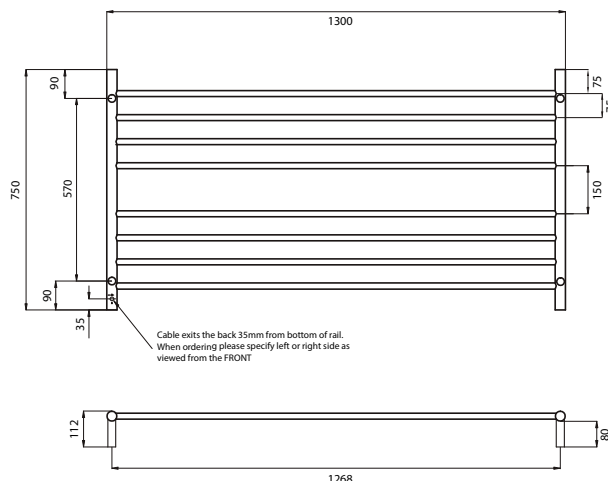

ROUND HEATED *specifications*

RTR09

MANUFACTURED FROM 304 GRADE STAINLESS STEEL
 IP55 RATED
 ALL TOWEL RAILS AVAILABLE WITH EITHER BOTTOM LEFT OR RIGHT OUTPUT
 HARD WIRED OR PLUG IN OPTIONS AVAILABLE ON ALL HEATED TOWEL RAILS
 CAN BE MOUNTED UPSIDE DOWN
 10 YEAR WARRANTY FOR CONSTRUCTION / HEATING ELEMENT
 COATING ON COLOURED RAILS ARE COVERED BY A 2 YEAR WARRANTY
 IDEAL FOR LAUNDRY ROOMS

FEATURES

- Round bar / Height 750mm / 8 bars with a central gap / 180W
- Standard model is 240V / IP55 rated
- Vertical bars 32mm diameter
- Horizontal bars 19mm diameter
- 112mm from wall
- Cable length: 1.4m
- To see our range of low voltage (12V) models please refer to our website for the complete range: radiantheating.com.au

CODE

SIZE (MM) FINISH

RTR09LEFT	1300x750	Polished	
RTR09RIGHT	1300x750	Polished	