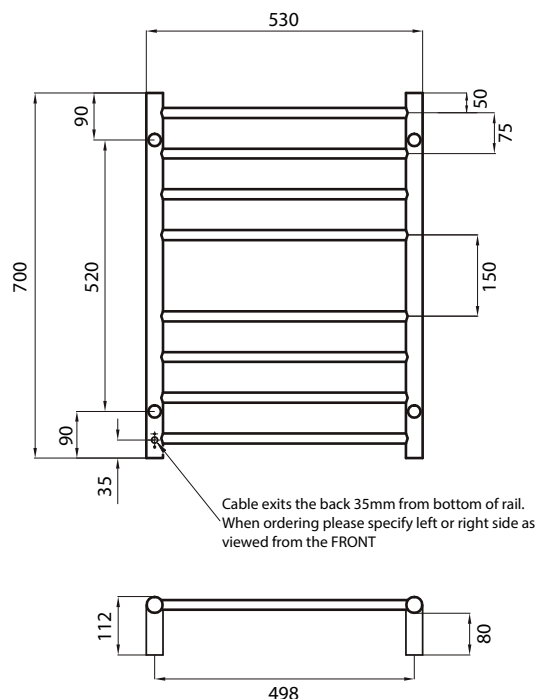

ROUND HEATED *specifications*

RTR530

MIRROR POLISHED AND SATIN BRUSHED
 MANUFACTURED FROM 304 GRADE
 STAINLESS STEEL
 COLOURED FINISHES MANUFACTURED
 FROM 201 GRADE STAINLESS STEEL
 IP55 RATED (COLOURED FINISHES ARE
 IP54 RATED)
 ALL TOWEL RAILS AVAILABLE WITH EITHER
 BOTTOM LEFT OR RIGHT OUTPUT
 HARD WIRED OR PLUG IN OPTIONS
 AVAILABLE ON ALL HEATED TOWEL RAILS
 CAN BE MOUNTED UPSIDE DOWN
 10 YEAR WARRANTY FOR CONSTRUCTION /
 HEATING ELEMENT
 COATING ON COLOURED RAILS ARE
 COVERED BY A 2 YEAR WARRANTY

FEATURES

- Round bar / Height 700mm / 8 bars with a central gap / 65W
- Standard model is 240V / IP55 rated
- Vertical bars 32mm diameter
- Horizontal bars 19mm diameter
- 112mm from wall
- Cable length: 1.4m
- To see our range of low voltage (12V) models please refer to our website for the complete range: radiantheating.com.au

CODE

SIZE (MM)

FINISH

RTR530LEFT	530x700	Polished	
RTR530RIGHT	530x700	Polished	
BRU-RTR530LEFT	530x700	Satin Brushed	
BRU-RTR530RIGHT	530x700	Satin Brushed	
BRTR530LEFT	530x700	Matt Black	
BRTR530RIGHT	530x700	Matt Black	