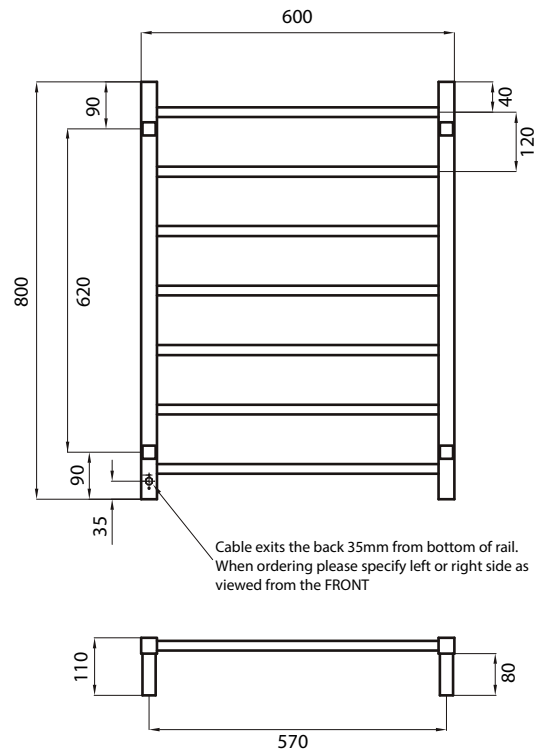

SQUARE HEATED specifications

STR01

MIRROR POLISHED AND SATIN BRUSHED
 MANUFACTURED FROM 304 GRADE
 STAINLESS STEEL
 COLOURED FINISHES MANUFACTURED
 FROM 201 GRADE STAINLESS STEEL
 IP55 RATED (COLOURED FINISHES ARE
 IP54 RATED)
 ALL TOWEL RAILS AVAILABLE WITH EITHER
 BOTTOM LEFT OR RIGHT OUTPUT
 HARD WIRED OR PLUG IN OPTIONS
 AVAILABLE ON ALL HEATED TOWEL RAILS
 CAN BE MOUNTED UPSIDE DOWN
 10 YEAR WARRANTY FOR CONSTRUCTION /
 HEATING ELEMENT
 COATING ON COLOURED RAILS ARE
 COVERED BY A 2 YEAR WARRANTY

FEATURES	CODE	SIZE (MM)	FINISH	
<ul style="list-style-type: none"> Square bar / Height 800mm / 7 evenly spaced bars / 80W Standard model is 240V / IP55 rated Vertical bars 30mm x 30mm Horizontal bars 19mm x 19mm 110mm from wall Cable length: 1.4m Low voltage models also available: 12V-STR01LEFT 12V-STR01RIGHT 3m cable, no plug, includes the transformer 	STR01LEFT	600x800	Polished	
	STR01RIGHT	600x800	Polished	
	BRU-STR01LEFT	600x800	Satin Brushed	
	BRU-STR01RIGHT	600x800	Satin Brushed	
	BSTR01LEFT	600x800	Matt Black	
	BSTR01RIGHT	600x800	Matt Black	
	GMG-STR01LEFT	600x800	Gun Metal Grey	
	GMG-STR01RIGHT	600x800	Gun Metal Grey	
	ORB-STR01LEFT	600x800	Oil Rubbed Bronze	
	ORB-STR01RIGHT	600x800	Oil Rubbed Bronze	