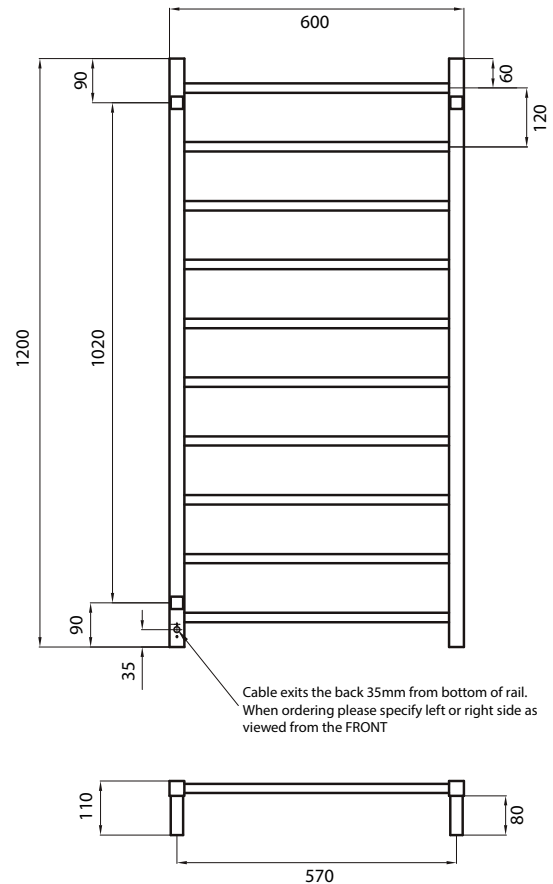

SQUARE HEATED *specifications*

STR02

MANUFACTURED FROM 304 GRADE STAINLESS STEEL
 IP55 RATED
 ALL TOWEL RAILS AVAILABLE WITH EITHER BOTTOM LEFT OR RIGHT OUTPUT
 HARD WIRED OR PLUG IN OPTIONS AVAILABLE ON ALL HEATED TOWEL RAILS
 CAN BE MOUNTED UPSIDE DOWN
 10 YEAR WARRANTY FOR CONSTRUCTION / HEATING ELEMENT
 COATING ON COLOURED RAILS ARE COVERED BY A 2 YEAR WARRANTY

FEATURES

- Square bar / Height 1200mm / 10 evenly spaced bars / 130W
- Standard model is 240V / IP55 rated
- Vertical bars 30mm x 30mm
- Horizontal bars 19mm x 19mm
- 110mm from wall
- Cable length: 1.4m
- To see our range of low voltage (12V) models please refer to our website for the complete range:
radiantheating.com.au

CODE

SIZE (MM) FINISH

STR02LEFT	600x1200	Polished	
STR02RIGHT	600x1200	Polished	