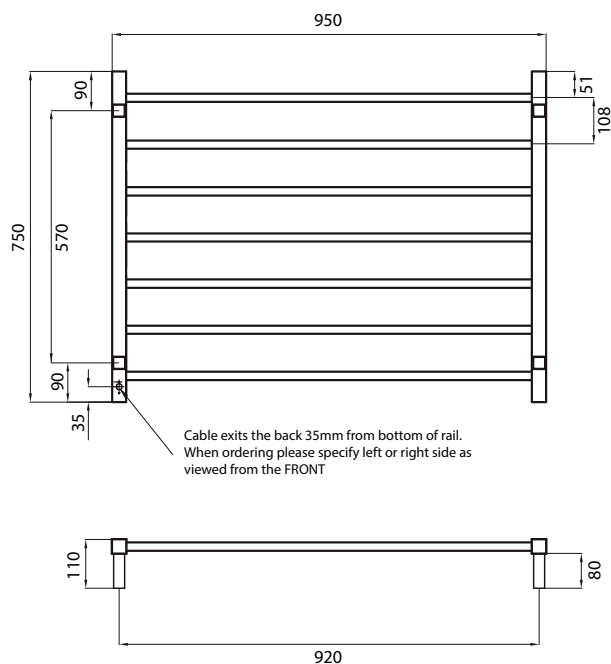

SQUARE HEATED specifications

STR06

MANUFACTURED FROM 304 GRADE STAINLESS STEEL
 IP55 RATED
 ALL TOWEL RAILS AVAILABLE WITH EITHER BOTTOM LEFT OR RIGHT OUTPUT
 HARD WIRED OR PLUG IN OPTIONS AVAILABLE ON ALL HEATED TOWEL RAILS
 CAN BE MOUNTED UPSIDE DOWN
 10 YEAR WARRANTY FOR CONSTRUCTION / HEATING ELEMENT
 COATING ON COLOURED RAILS ARE COVERED BY A 2 YEAR WARRANTY

FEATURES

- Square bar / Height 750mm / 7 evenly spaced bars / 125W
- Standard model is 240V / IP55 rated
- Vertical bars 30mm x 30mm
- Horizontal bars 19mm x 19mm
- 110mm from wall
- Cable length: 1.4m
- To see our range of low voltage (12V) models please refer to our website for the complete range: radiantheating.com.au

CODE

SIZE (MM) FINISH

STR06LEFT	950x750	Polished	
STR06RIGHT	950x750	Polished	