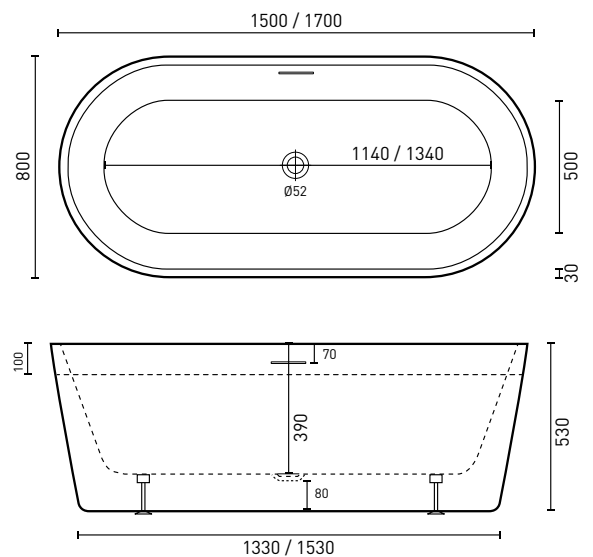

Prezzo Freestanding Bath with Integrated Overflow

Product Code: PR1500W10 / PR1700W10

The Prezzo's classic oval shape and thin bath lip is a timeless design. The Prezzo now incorporates a seamless integration of the overflow that ties in with its sleek silhouette. With reclining lumbar areas at both ends that accommodate two bathers comfortably.

- Integrated overflow
- Australian Standard 1172.5:2019
- Adjustable self-supporting feet
- Lumbar support
- Suitable for dual bathing
- Internal steel support frame

PRODUCT SPECIFICATIONS

Colour:	High gloss white
Material:	Premium sanitary grade acrylic
Length:	1500mm / 1700mm
Width:	800mm
Height:	530mm
Capacity:	121L / 150L [200mm below the bath rim]
Bath Type:	Freestanding
Waste Position:	Centre
Net Weight:	37kg / 41kg
Warranty:	5 years* (refer to decina.com.au)

OPTIONAL ACCESSORIES

- 40mm Removable Pop-Down Waste W/O Chrome **OWA018**
- Sia Headrest *Black Curved* **SY242-B**

PLEASE NOTE:

A flexible bath connector cannot be used with the Prezzo with an integrated overflow. Connect the waste directly to the drain.