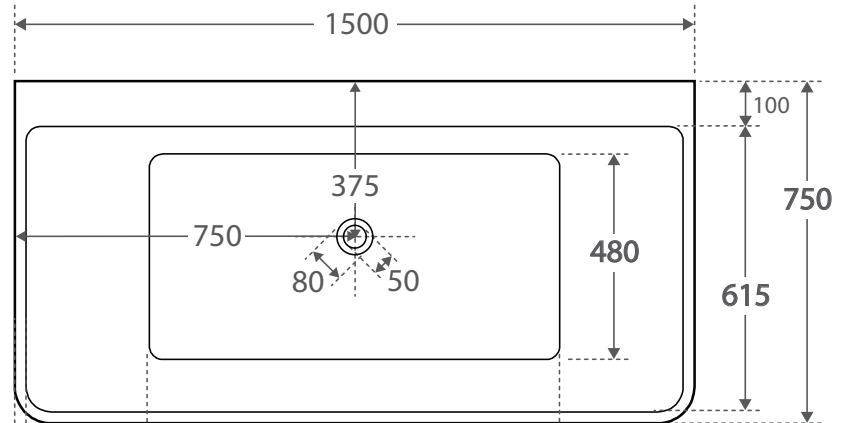

DELTA 1500

Back-to-Wall Acrylic Bath

- High Gloss Acrylic
- Modern three sided bath
- Designed to be next to a wall
- Thin profile side walls
- Includes pop-up waste
- Includes adjustable legs
- Easy to clean

Product Code	FR13572
Barcode	9347900014777

Specifications	
Length	1500 mm
Width	750 mm
Height	600 mm

Warranty	Period
Acrylic Structure	10 Years
Overflow Kit	1 Year
Legs & Frame	5 Years

Find your nearest retailer at fienza.com.au/retailers. To find a product on show, please call your nearest retailer to check if they currently show this product. Please note, showrooms change constantly and Fienza does not keep a list of where products are currently on display. All measurements are in millimetres and subject to change without notice. Effective 19th March 2018.