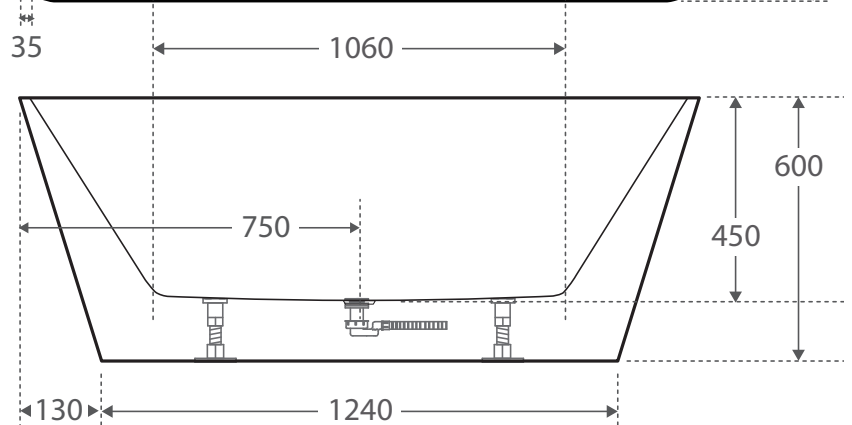

DELTA 1500

Back-to-Wall Acrylic Bath

- High Gloss Acrylic
- Modern three sided bath
- Designed to be next to a wall
- Thin profile side walls
- Includes pop-up waste
- Includes adjustable legs
- Easy to clean

Product Code	FR13572
Barcode	9347900014777

Specifications	
Length	1500 mm
Width	750 mm
Height	600 mm

Warranty	Period
Acrylic Structure	10 Years
Overflow Kit	1 Year
Legs & Frame	5 Years

Find your nearest retailer at fienza.com.au/retailers. To find a product on show, please call your nearest retailer to check if they currently show this product. Please note, showrooms change constantly and Fienza does not keep a list of where products are currently on display. All measurements are in millimetres and subject to change without notice. Effective 19th March 2018.