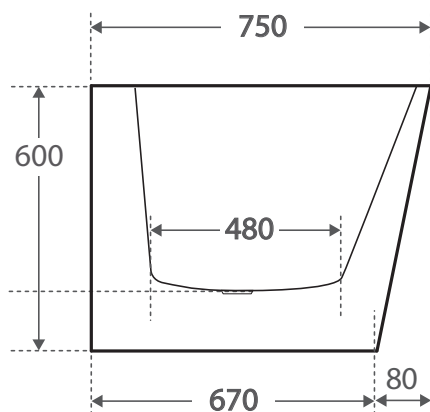

DELTA 1500

Back-to-Wall Acrylic Bath

- High Gloss Acrylic
- Modern three sided bath
- Designed to be next to a wall
- Thin profile side walls
- Includes pop-up waste
- Includes adjustable legs
- Easy to clean

Product Code	FR13572
Barcode	9347900014777

Specifications	
Length	1500 mm
Width	750 mm
Height	600 mm

Warranty	Period
Acrylic Structure	10 Years
Overflow Kit	1 Year
Legs & Frame	5 Years

Find your nearest retailer at fienza.com.au/retailers. To find a product on show, please call your nearest retailer to check if they currently show this product. Please note, showrooms change constantly and Fienza does not keep a list of where products are currently on display. All measurements are in millimetres and subject to change without notice. Effective 19th March 2018.