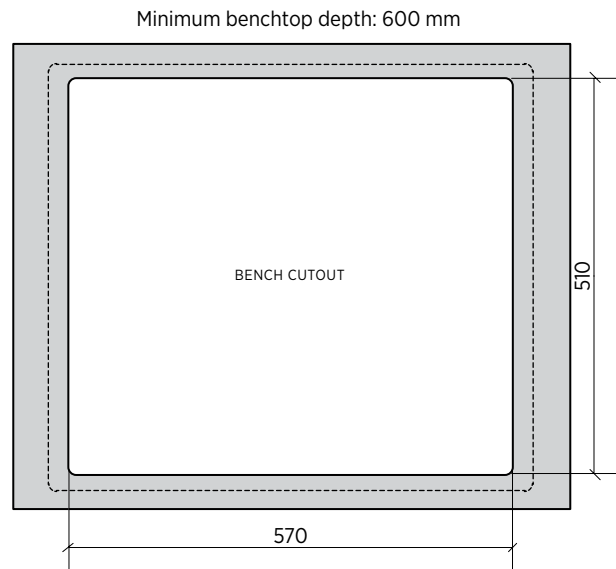

ORDER CODE	191505	1 taphole	old code: SBC-620
	191506	no taphole	old code: SBC-620-0T
WASTE	90 mm waste hole, stainless steel basket waste included.		
CAPACITY	45 litres.		
OVERFLOW	No overflow. Washing machine bypass hose may be connected to nipple of PVC waste under bench (not included).		
MATERIAL	White vitreous china with nanoglaze surface.		
FIXING	Waste must be sealed with silicone sealant to ensure watertight fit between basin and waste. Use silicone sealant. Do not use epoxy type adhesives. Always use the actual basin to verify cutout.		

### Please note

- All measurements are in millimetres.
- Dimensions are nominal and subject to normal ceramic manufacturing variations of  $\pm 5$ mm.
- Fixing: Use silicone sealant. DO NOT USE EPOXY TYPE ADHESIVES.
- Always use the actual basin to verify cutout.
- Specifications may vary without notice as part of our continuous improvement practices.
- Clean with a damp cloth. Do not use abrasive cleaners, liquids or pastes.