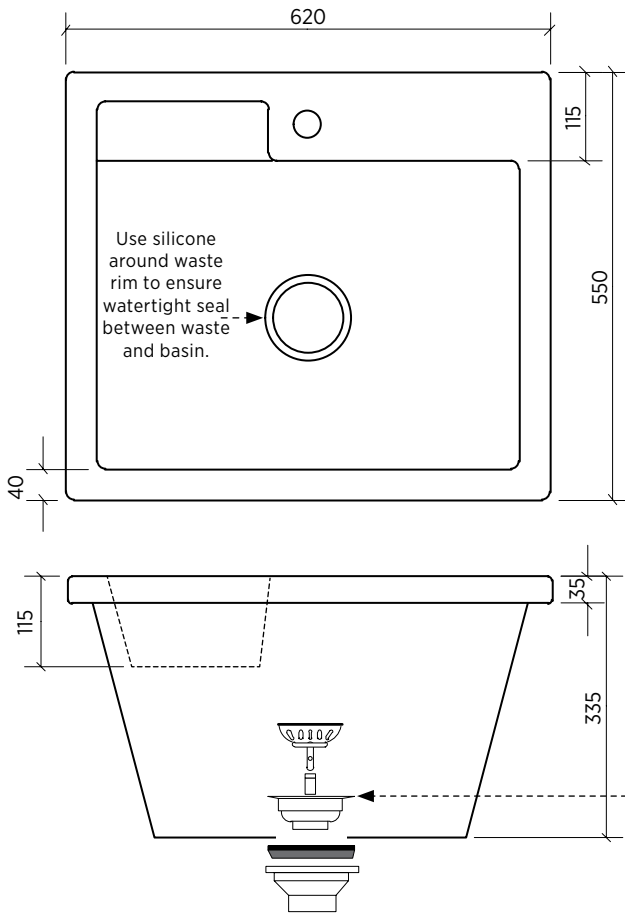

### 45 litre ceramic laundry sink

A fresh, white ceramic sink is superbly functional for laundry, makes a great baby bath, easily doubles as a wash basin for guests and is also great for washing pets!

Eva's nanoglaze surface is ultra-smooth, dramatically reducing the ability of grime and bacteria to cling to the surface. Nanoglaze also contains antibacterial elements baked into the glaze that actively resist bacteria. This makes cleaning easier and the sink has a beautiful sheen.

ORDER CODE	191505	1 taphole	old code: SBC-620
	191506	no taphole	old code: SBC-620-0T
WASTE	90 mm waste hole, stainless steel basket waste included.		
CAPACITY	45 litres.		
OVERFLOW	No overflow. Washing machine bypass hose may be connected to nipple of PVC waste under bench (not included).		
MATERIAL	White vitreous china with nanoglaze surface.		
FIXING	Waste must be sealed with silicone sealant to ensure watertight fit between basin and waste. Use silicone sealant. Do not use epoxy type adhesives. Always use the actual basin to verify cutout.		

### Please note

- All measurements are in millimetres.
- Dimensions are nominal and subject to normal ceramic manufacturing variations of  $\pm 5$ mm.
- Fixing: Use silicone sealant. DO NOT USE EPOXY TYPE ADHESIVES.
- Always use the actual basin to verify cutout.
- Specifications may vary without notice as part of our continuous improvement practices.
- Clean with a damp cloth. Do not use abrasive cleaners, liquids or pastes.