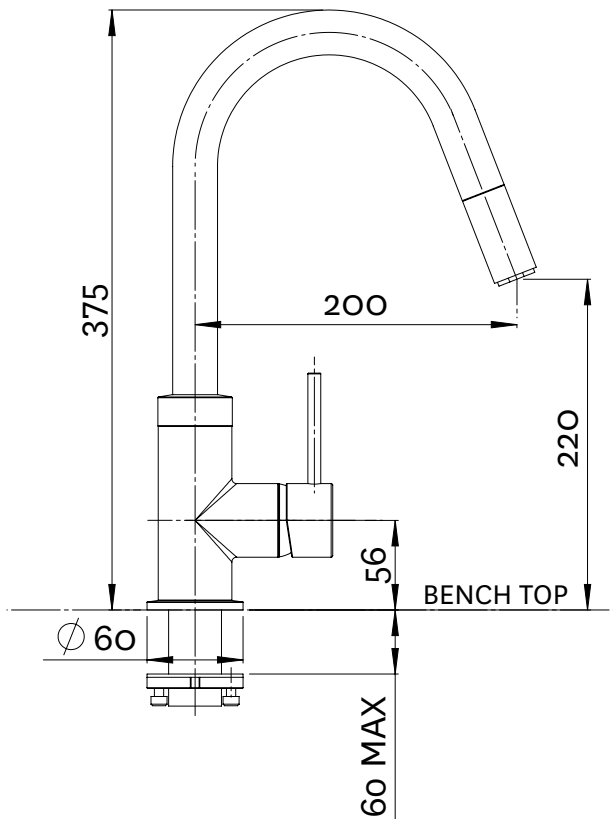

01-2329A
GOOSENECK PULL OUT
SINK MIXER

FINISH: Chrome

CONSTRUCTION: Brass Body

CARTRIDGE TYPE: 40mm ceramic

SUPPLY: Mains Pressure

CONNECTIONS: 1/2" BSP Female

WORKING PRESSURES: 150 - 500 kpa

OPERATING TEMPERATURE: 5°C to 80°C

*Refer AS/NZS 3500

- 40mm ceramic disc cartridge
- Fully flexible and retractable stainless steel pull-out hose for longevity
- Slim pin lever handle
- 360° swivel spout fitted with aerator
- Quick threaded sleeve fastening method
- Stainless steel flexible hoses - 1/2" BSP female
- Integral non-return valve prevents cross-feeding and backflow
- Suitable for mains pressure installation
- Black accessory kit available containing matte black screw-in pin lever handle and aerated nozzle (*sold separately refer to code 04-9912*)
- WELS 4 Star 7.5l/min