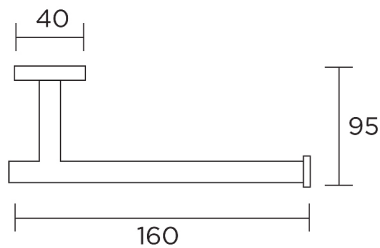

## Axis Toilet Roll Holder

AX11

**Finish:** Chrome, Brushed Nickel PVD, Matte Black, Rose Gold PVD, Brushed Rose Gold PVD, Brushed Brass PVD, Brushed Gun Metal.

The simplicity and practicality of the Axis toilet roll holder is what gives this bathroom accessory an enduring appeal.

**WARRANTY**  
7 years

\*Conditions apply.

streamline

[www.streamlineproducts.com.au](http://www.streamlineproducts.com.au) | Ph: 1300 735 352

Dimensions are in millimeters and are subject to manufacturing variations. Streamline reserves the right to vary specifications at any time without notice. Information provided within this specification sheet is correct at the date of printing. Please confirm all particulars with your sales consultant prior to purchase.  
Version: 1.2 - August 2017