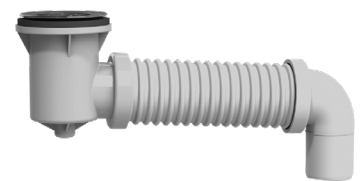

## LOOKS BETTER. *IS BETTER!*

- ✓ **At Last** – a quick close waste that is approved for basins and baths giving you a consistent look throughout your bathroom.
- ✓ **Looks Fantastic** - Sits flush in the most commonly used ‘open position’ for a superior aesthetic.
- ✓ **Works Brilliantly** – super smooth opening and closing, along with easy to remove cartridge for cleaning and drain access.

21811  
Bath Pop Down<sup>®</sup>

21812  
Bath Pop Down<sup>®</sup>  
Overflow

21821  
Bath Pop Down<sup>®</sup>  
with Ext Overflow

21831  
Bath Bend Pop Down<sup>®</sup>  
with Connector

 **BOUNTYBRASSWARE**  
Designer Bathroom Fittings