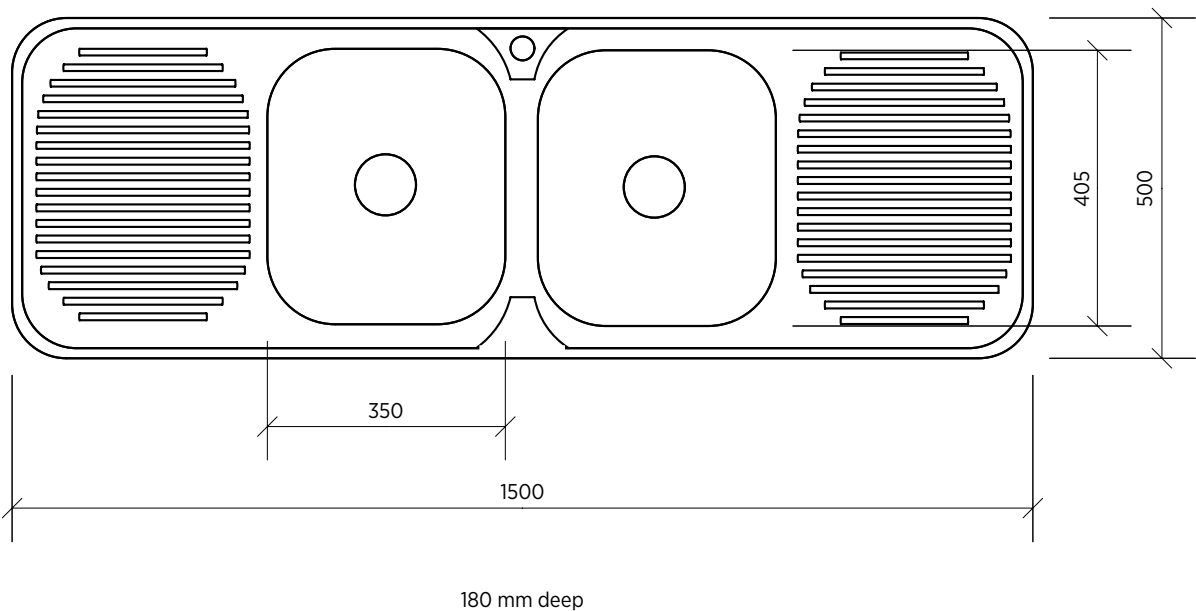

SEIMA

bathroom | kitchen | laundry

seima.com.au

Please note

- All measurements are in millimetres.
- Always use the actual product to verify cutout.
- Use silicone sealant. DO NOT USE EPOXY TYPE ADHESIVES.
- Specifications may vary without notice as part of our continuous improvement practices.

acero-002-ds | v 1.1