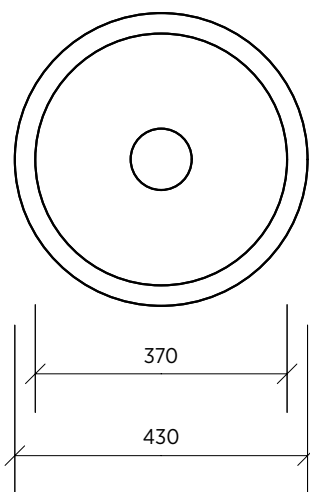

- Contemporary classic lines and silk finish
- 0.8 mm thick premium 304 grade stainless steel
- Large capacity bowls
- Easy to clean
- Sound deadening
- Designer basket wastes

SUMMARY	One bowl	
ORDER CODE	191578 Acero 003	old code: SKS-003
WASTE	Includes basket waste	
OVERFLOW	Optional overflow kit available	
BOWL SIZE	Ø430 mm, 170 mm deep	
ACCESSORIES	Accessories available	

170 mm deep

## Please note

- All measurements are in millimetres.
- Always use the actual product to verify cutout.
- Use silicone sealant. DO NOT USE EPOXY TYPE ADHESIVES.
- Specifications may vary without notice as part of our continuous improvement practices.