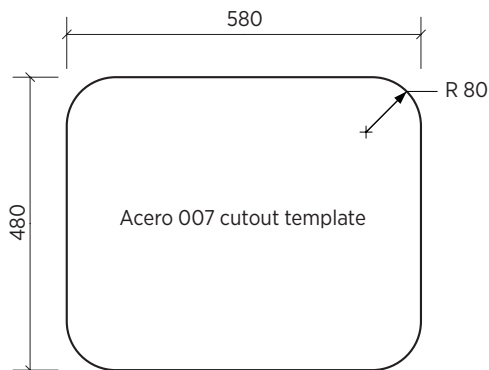

### ORDER CODE NO OVERFLOW

191594	Acero 007, 2 tapholes	old code: SKS-007
191595	Acero 007, no taphole	old code: SKS-007-OT
191597	Acero 007, 1 taphole on left	old code: SKS-007-ITL
191599	Acero 007, 1 taphole on right	old code: SKS-007-ITR
191602	Acero 007, 2 tapholes short edge	old code: SKS-007-SE

### WITH OVERFLOW

191611	Acero 007, 2 tapholes, with OF	old code: SKS-45LO
191596	Acero 007, no taphole, with OF	old code: SKS-007-OT-OF
191598	Acero 007, 1 taphole on left, with OF	old code: SKS-007-ITL-OF
191600	Acero 007, 1 taphole on right, with OF	old code: SKS-007-ITR-OF

WASTE Includes basket waste

BYPASS KIT Includes bypass kit

CAPACITY 45 litres

BOWL SIZE 510 x 425 mm, 240 mm deep

Optional overflow version