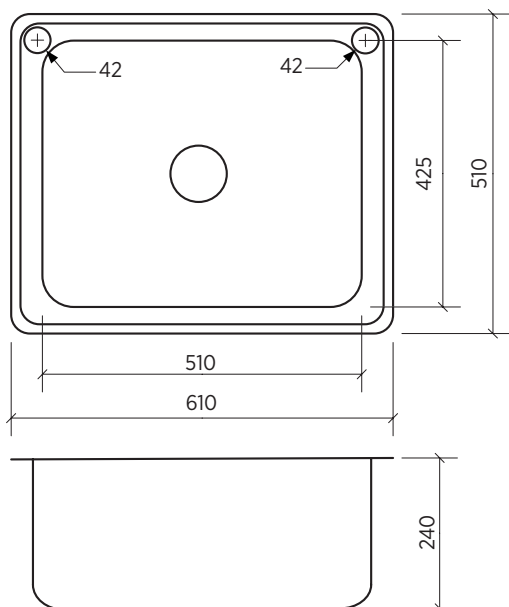

### ORDER CODE NO OVERFLOW

191594	Acero 007, 2 tapholes	old code: SKS-007
191595	Acero 007, no taphole	old code: SKS-007-OT
191597	Acero 007, 1 taphole on left	old code: SKS-007-ITL
191599	Acero 007, 1 taphole on right	old code: SKS-007-ITR
191602	Acero 007, 2 tapholes short edge	old code: SKS-007-SE

### WITH OVERFLOW

191611	Acero 007, 2 tapholes, with OF	old code: SKS-45LO
191596	Acero 007, no taphole, with OF	old code: SKS-007-OT-OF
191598	Acero 007, 1 taphole on left, with OF	old code: SKS-007-ITL-OF
191600	Acero 007, 1 taphole on right, with OF	old code: SKS-007-ITR-OF

WASTE Includes basket waste

BYPASS KIT Includes bypass kit

CAPACITY 45 litres

BOWL SIZE 510 x 425 mm, 240 mm deep

Optional overflow version