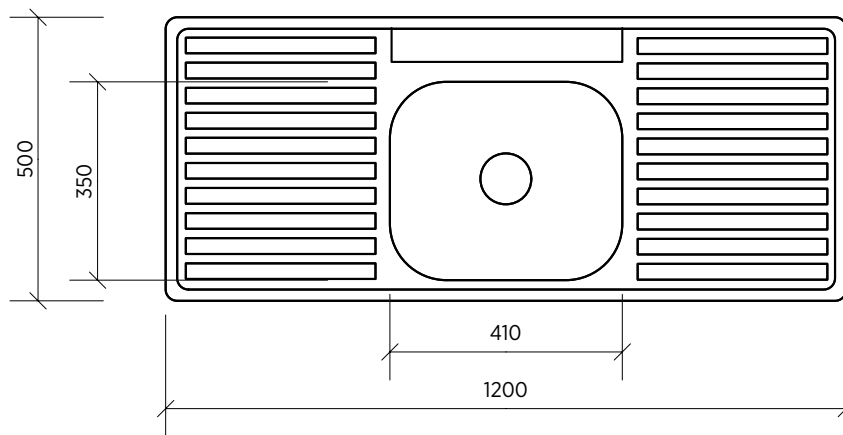

- Contemporary classic lines and silk finish
- 0.8 mm thick premium 304 grade stainless steel
- Large capacity bowls
- Easy to clean
- Sound deadening
- Designer basket wastes

SUMMARY One bowl, two drainers

ORDER CODE	191603	Acero 012, 1 taphole	old code: SKS-012-1T
	191604	Acero 012, 3 tapholes	old code: SKS-012-3T
	191844	Acero 012, no taphole	old code: SKS-012-0T

WASTE Includes basket waste

OVERFLOW Optional overflow kit available

BOWL SIZE 410 x 350 mm, 180 mm deep

ACCESSORIES A variety of accessories is available.

180 mm deep