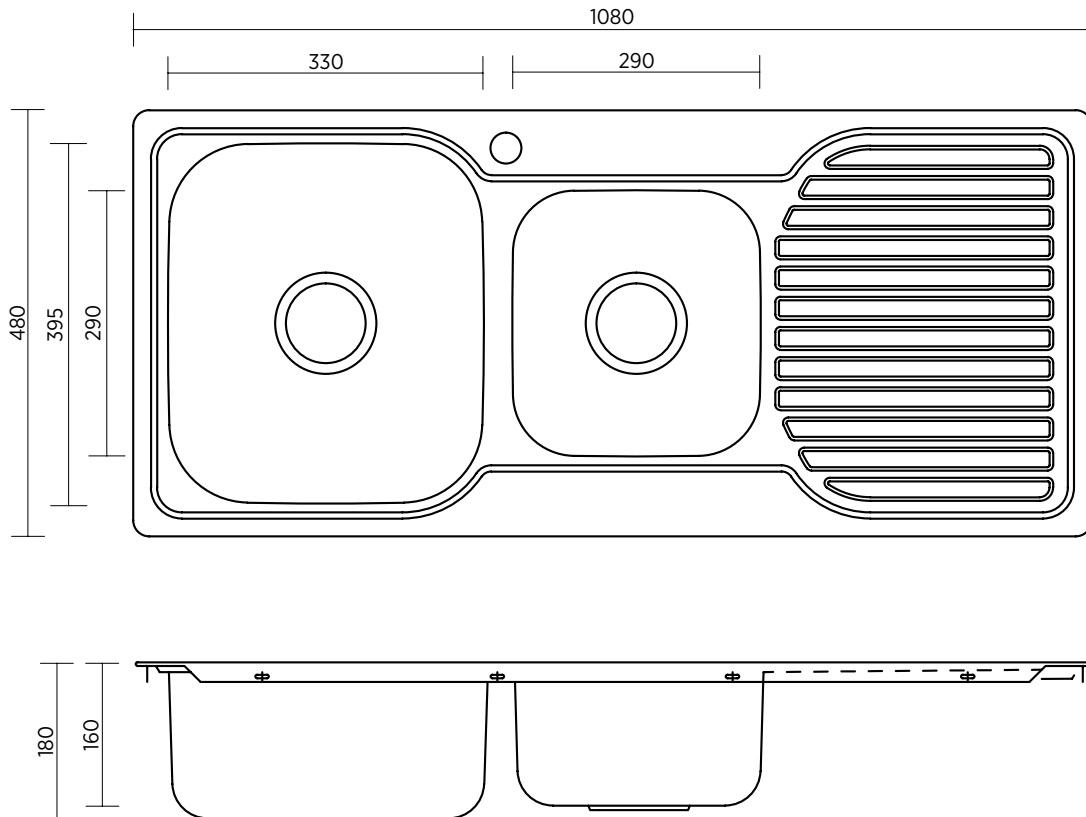

- Contemporary classic lines and silk finish
- 0.8 mm thick premium 304 grade stainless steel
- Large capacity bowls
- Easy to clean
- Sound deadening
- Designer basket wastes

SUMMARY 1 + ¾ bowl, one drainer on right or left

ORDER CODE	191615	Acero 1080, 1 taphole, right drainer	old code: SKS-A1080-RD
	191613	Acero 1080, 1 taphole, left drainer	old code: SKS-A1080-LD
	191612	Acero 1080, no taphole	old code: SKS-A1080-OT

WASTE Includes basket waste

OVERFLOW Optional overflow kit available

BOWL SIZE Standard bowl: 330 x 395 mm, 180 mm deep
0.75 bowl: 290 x 290 mm, 160 mm deep

ACCESSORIES A variety of accessories is available.

SEIMA

bathroom | kitchen | laundry