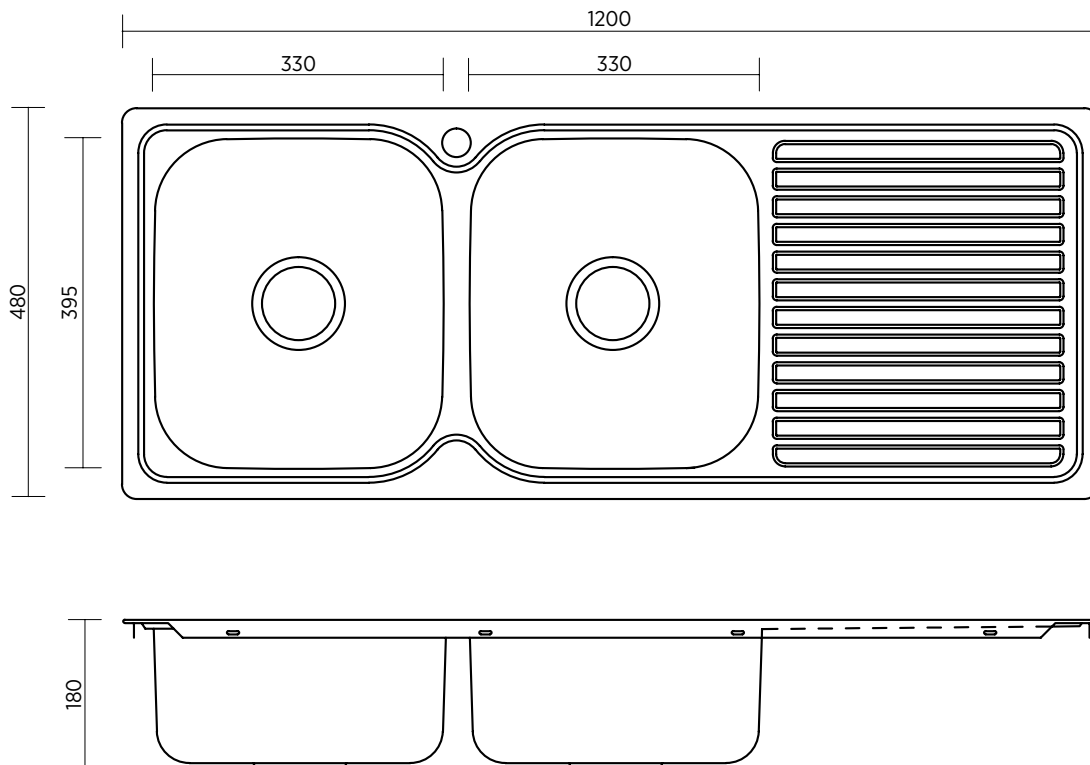

- Contemporary classic lines and silk finish
- 0.8 mm thick premium 304 grade stainless steel
- Large capacity bowls
- Easy to clean
- Sound deadening
- Designer basket wastes

SUMMARY Two bowls, single drainer on right or left

ORDER CODE 191623 Acero 1200, 1 taphole, right drainer old code: SKS-A1200-RD

191621 Acero 1200, 1 taphole, left drainer old code: SKS-A1200-LD

191620 Acero 1200, no taphole old code: SKS-A1200-OT

WASTE Includes basket waste

OVERFLOW Optional overflow kit available

BOWL SIZE Each bowl 330 x 395 mm, 180 mm deep

ACCESSORIES A variety of accessories is available.