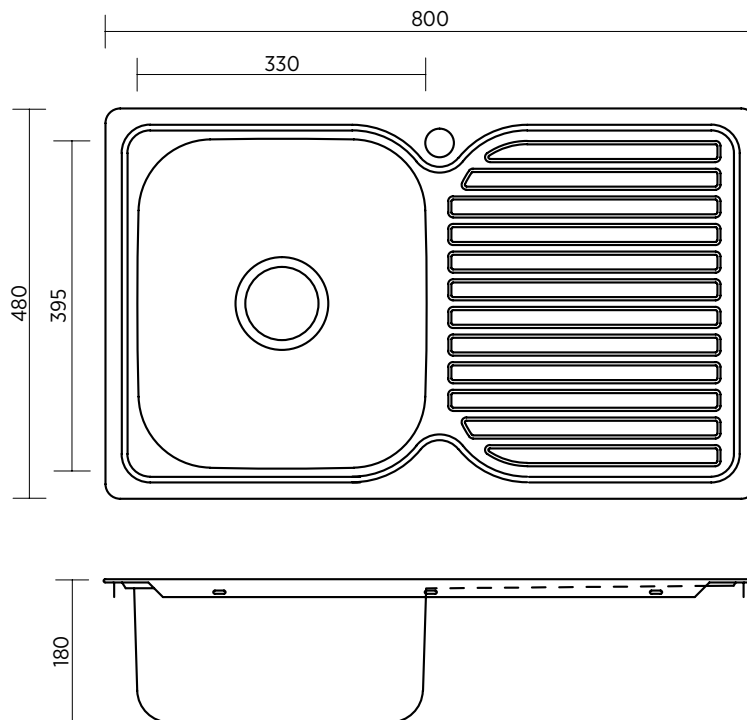

- Contemporary classic lines and silk finish
- 0.8 mm thick premium 304 grade stainless steel
- Large capacity bowls
- Easy to clean
- Sound deadening
- Designer basket wastes

SUMMARY One bowl, one drainer on right or left

ORDER CODE	191628	Acero 800, 1 taphole, right drainer	old code: SKS-A800-RD
	191626	Acero 800, 1 taphole, left drainer	old code: SKS-A800-LD
	191625	Acero 800, no taphole	old code: SKS-A800-OT

WASTE Includes basket waste

OVERFLOW Optional overflow kit available

BOWL SIZE 330 x 395 mm, 180 mm deep

ACCESSORIES A variety of accessories is available.

SEIMA

bathroom | kitchen | laundry

seima.com.au

Please note

- All measurements are in millimetres.
- Always use the actual product to verify cutout.
- Use silicone sealant. DO NOT USE EPOXY TYPE ADHESIVES.
- Specifications may vary without notice as part of our continuous improvement practices.