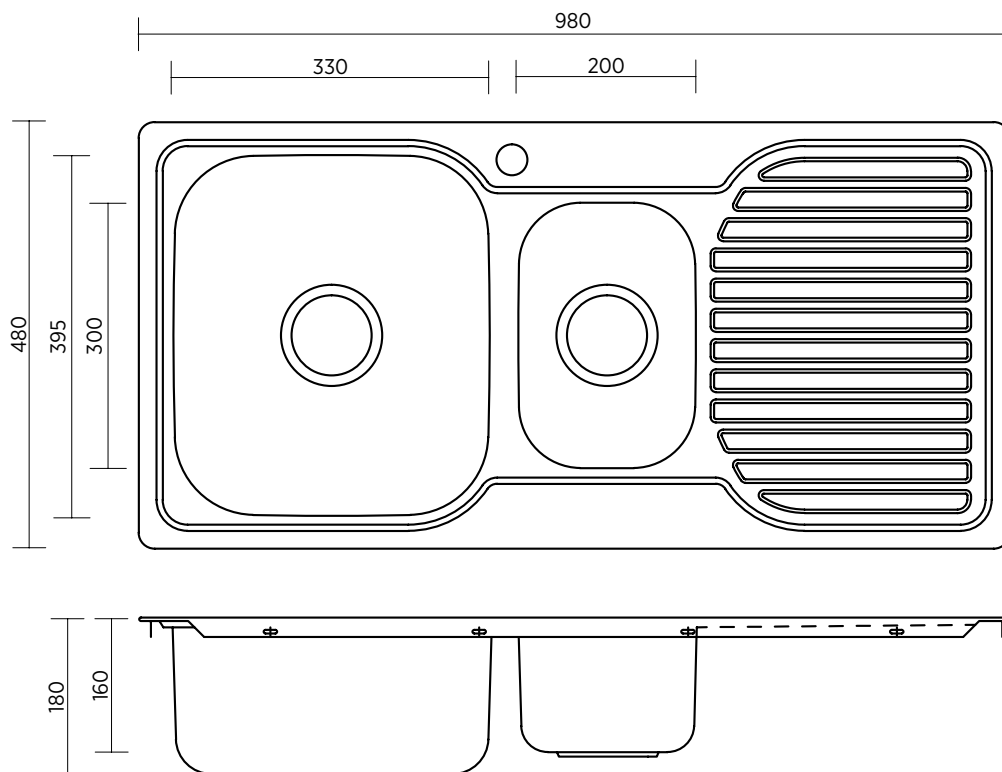

- Contemporary classic lines and silk finish
- 0.8 mm thick premium 304 grade stainless steel
- Large capacity bowls
- Easy to clean
- Sound deadening
- Designer basket wastes

SUMMARY 1 + ½ bowl, one drainer on right or left

ORDER CODE 191633 Acero 980, 1 taphole, right drainer old code: SKS-A980-RD

191631 Acero 980, 1 taphole, left drainer old code: SKS-A980-LD

191630 Acero 980, no taphole old code: SKS-A980-OT

WASTE Includes basket waste

OVERFLOW Optional overflow kit available

BOWL SIZE Standard bowl: 330 x 395 mm, 180 mm deep
Half bowl: 200 x 300 mm, 160 mm deep

ACCESSORIES A variety of accessories is available.

SEIMA

bathroom | kitchen | laundry