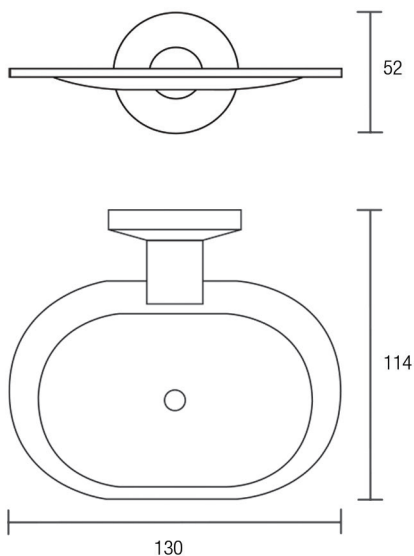

**DIMENSIONS**

**INDICATIVE IMAGE**

**SOAP DISH HOLDER**

**Product Code - Finish**

- BA 101 C - Chrome

**Product Code - Other Finishes**

- No other finishes available

**Features**