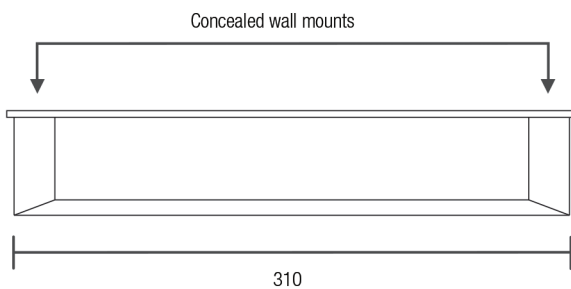

**DIMENSIONS**

**INDICATIVE IMAGE**

**HAND TOWEL RAIL**

**Product Code - Finish**

- BA 111 C - Chrome

**Product Code - Other Finishes**

- No other finishes available

**Features**

- 280 mm centre to centre
- Brass construction
- Chrome plated finish
- Stainless steel fixings supplied

**Compliance**

- Not required for sale

**Warranty**

See Con-Serv warranty policy for full details.