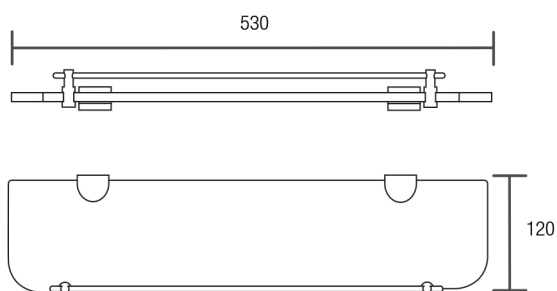

**DIMENSIONS**

**INDICATIVE IMAGE**

**GLASS SHELF**

**Product Code - Finish**

- BA 729 C - Chrome

**Product Code - Other Finishes**

- No other finishes available

**Spare parts**

- BA 729 C B0 - Barrier Only
- BA 769 C - Mount brackets - pair

**Features**

- 530 mm shelf with barrier
- 10 mm clear tempered glass
- Brass construction
- Chrome plated finish
- Stainless steel fixings supplied