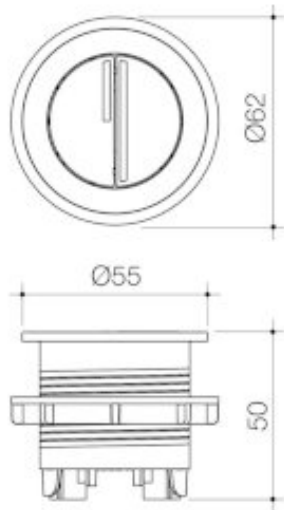

© COPYRIGHT 2014 - CAROMA INDUSTRIES LIMITED

*All price are recommended retail inclusive of GST in AUD. To be used as a guide only, prices may vary between model variations, and are subject to change without notice. A number of brands and products on this page are the subject of registered trade marks, register designs and/or registered patents. View full disclaimer on specify.caroma.com.au