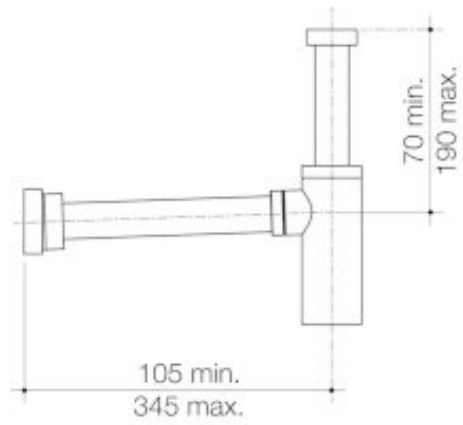

© COPYRIGHT 2014 - CAROMA INDUSTRIES LIMITED

*All price are recommended retail inclusive of GST in AUD. To be used as a guide only, prices may vary between model variations, and are subject to change without notice. A number of brands and products on this page are the subject of registered trade marks, register designs and/or registered patents. View full disclaimer on specify.caroma.com.au